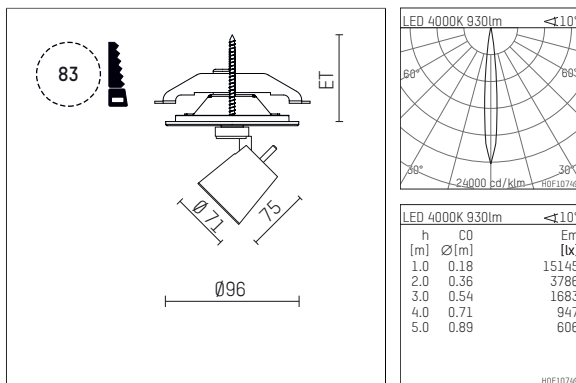

## 11212714 721-PA | black

gin.o 1  
spotlight  
LED | 10 W 4000 K

- spotlight gin.o 1
- with recessed mounting plate
- for recessed installation into wall or ceiling
- passive thermo management
- with LED 1050 lm
- colour temperature: 4000 K
- colour rendering index: CRI >80
- L90 / B10 (50.000h)
- SDCM < 2
- net luminous flux: 930 lm
- total load: 10 W
- luminous efficacy: 93,0 lm/W
- rotationsymmetrical light distribution, spot
- beam angle: 10 °
- with external LED power unit, electronic, 220-240 V, 50/60 Hz
- Dimming with external dimmers possible (trailing-edge and leading-edge)
- power supply: supply cord with plug connection 2x5x2,5 mm², length: 360 mm
- suitable for through wiring
- housing of die cast aluminium
- safety glass, clear
- ceiling plate of die cast aluminium
- diameter: 96 mm, recessing diameter: 83 mm
- recessing depth: 63 mm, ceiling thickness: 1-45 mm
- rotatable 360°, 90° tiltable
- weight: 1,1 kg
- protection rating: IP20
- protection class I
- 5 years Hoffmeister warranty
- Made in Germany
- maximum ambient temperature: 35 ° C
- certificates: manufactured according to DIN VDE 0711 / EN 60598, CE
- colour: black
- 11212714 721-PA

### Additional optional accessory components

description accessory general	dimensions in mm	item number	pic.-No.
soft.shape lens for spotlights gin.a and gin.o size 1	∅: 54	104227	01
sculpture lens for spotlights gin.a and gin.o size 1	∅: 54	103428	02
prismatic glass for spotlights gin.a and gin.o size 1	∅: 54	104914	03
honeycomb louver for spotlights gin.a and gin.o size 1		103416	04
soft.spot lens for spotlights gin.a and gin.o size 1	∅: 54	103429	01