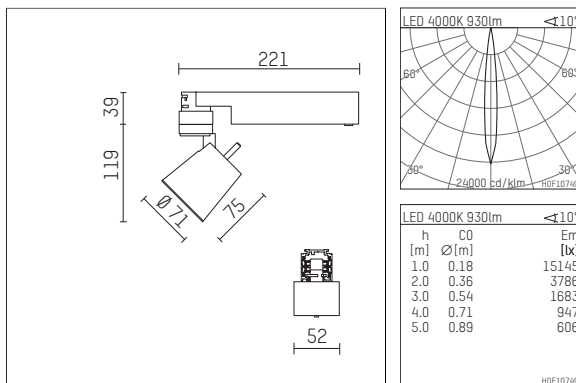

112 127 14 721 | black

gin.o 1
spotlight
LED | 10 W 4000 K

- spotlight gin.o 1
- with 3 circuit universal adapter
- for Hoffmeister control.x tracks
- circuit selection is possible while adapter is inserted into the track
- passive thermo management
- with LED 1050 lm
- colour temperature: 4000 K
- colour rendering index: CRI >80
- L90 / B10 (50.000h)
- SDCM < 2
- net luminous flux: 930 lm
- total load: 10 W
- luminous efficacy: 93,0 lm/W
- rotationsymmetrical light distribution, spot
- beam angle: 10 °
- LED power unit integrated in adapter, electronic (POTI), 220-240 V, 0/50/60 Hz
- amplitude dimming
- adapter with integrated potentiometer
- dimming range: 100-0,1 %
- housing of die cast aluminium
- adapter of fibreglass reinforced thermoplastic
- safety glass, clear
- length: 221 mm, width: 52 mm, height: 158 mm
- rotatable 360°, 90° tiltable
- weight: 0,98 kg
- protection rating: IP20
- protection class I
- 5 years Hoffmeister warranty
- Made in Germany
- maximum ambient temperature: 35 ° C
- certificates: manufactured according to DIN VDE 0711 / EN 60598, CE
- colour: black
- 112 127 14 721

Additional optional accessory components

description accessory general	dimensions in mm	item number	pic.-No.
soft.shape lens for spotlights gin.a and gin.o size 1	∅: 54	104227	01
sculpture lens for spotlights gin.a and gin.o size 1	∅: 54	103428	02
prismatic glass for spotlights gin.a and gin.o size 1	∅: 54	104914	03
honeycomb louver for spotlights gin.a and gin.o size 1		103416	04
soft.spot lens for spotlights gin.a and gin.o size 1	∅: 54	103429	01