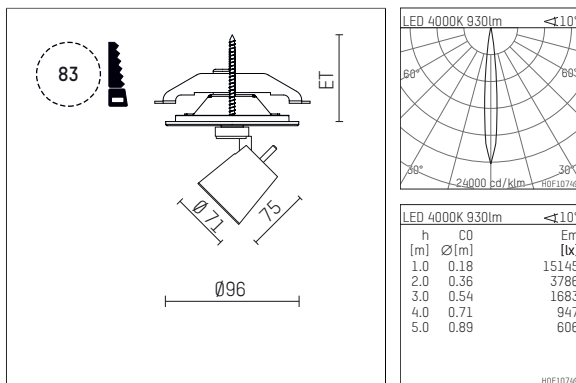

11212714 906-PA | silver

gin.o 1
spotlight
LED | 10 W 4000 K

- spotlight gin.o 1
- with recessed mounting plate
- for recessed installation into wall or ceiling
- passive thermo management
- with LED 1050 lm
- colour temperature: 4000 K
- colour rendering index: CRI >80
- L90 / B10 (50.000h)
- SDCM < 2
- net luminous flux: 930 lm
- total load: 10 W
- luminous efficacy: 93,0 lm/W
- rotationsymmetrical light distribution, spot
- beam angle: 10 °
- with external LED power unit, electronic, 220-240 V, 50/60 Hz
- Dimming with external dimmers possible (trailing-edge and leading-edge)
- power supply: supply cord with plug connection 2x5x2,5 mm², length: 360 mm
- suitable for through wiring
- housing of die cast aluminium
- safety glass, clear
- ceiling plate of die cast aluminium
- diameter: 96 mm, recessing diameter: 83 mm
- recessing depth: 63 mm, ceiling thickness: 1-45 mm
- rotatable 360°, 90° tiltable
- weight: 1,1 kg
- protection rating: IP20
- protection class I
- 5 years Hoffmeister warranty
- Made in Germany
- maximum ambient temperature: 35 ° C
- certificates: manufactured according to DIN VDE 0711 / EN 60598, CE
- colour: silver
- 11212714 906-PA

Additional optional accessory components

description accessory general	dimensions in mm	item number	pic.-No.
soft.shape lens for spotlights gin.a and gin.o size 1	∅: 54	104227	01
sculpture lens for spotlights gin.a and gin.o size 1	∅: 54	103428	02
prismatic glass for spotlights gin.a and gin.o size 1	∅: 54	104914	03
honeycomb louver for spotlights gin.a and gin.o size 1		103416	04
soft.spot lens for spotlights gin.a and gin.o size 1	∅: 54	103429	01