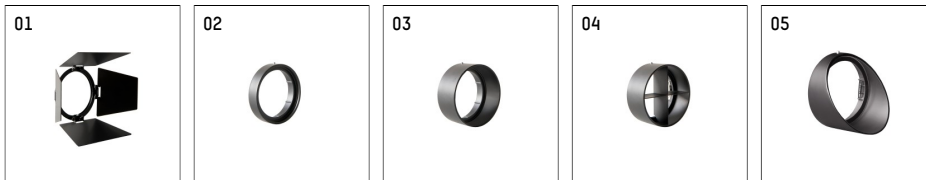

112 127 14 906 | silver

gin.o 1
spotlight
LED | 10 W 4000 K

- spotlight gin.o 1
- with 3 circuit universal adapter
- for Hoffmeister control.x tracks
- circuit selection is possible while adapter is inserted into the track
- passive thermo management
- with LED 1050 lm
- colour temperature: 4000 K
- colour rendering index: CRI >80
- L90 / B10 (50.000h)
- SDCM < 2
- net luminous flux: 930 lm
- total load: 10 W
- luminous efficacy: 93,0 lm/W
- rotationsymmetrical light distribution, spot
- beam angle: 10 °
- LED power unit integrated in adapter, electronic (POTI), 220-240 V, 0/50/60 Hz
- amplitude dimming
- adapter with integrated potentiometer
- dimming range: 100-0,1 %
- housing of die cast aluminium
- adapter of fibreglass reinforced thermoplastic
- safety glass, clear
- length: 221 mm, width: 52 mm, height: 158 mm
- rotatable 360°, 90° tiltable
- weight: 0,98 kg
- protection rating: IP20
- protection class I
- 5 years Hoffmeister warranty
- Made in Germany
- maximum ambient temperature: 35 ° C
- certificates: manufactured according to DIN VDE 0711 / EN 60598, CE
- colour: silver
- 112 127 14 906

Additional optional accessory components

description accessory general	dimensions in mm	item number	pic.-No.
soft.shape lens for spotlights gin.a and gin.o size 1	∅: 54	104227	01
sculpture lens for spotlights gin.a and gin.o size 1	∅: 54	103428	02
prismatic glass for spotlights gin.a and gin.o size 1	∅: 54	104914	03
honeycomb louver for spotlights gin.a and gin.o size 1		103416	04
soft.spot lens for spotlights gin.a and gin.o size 1	∅: 54	103429	01