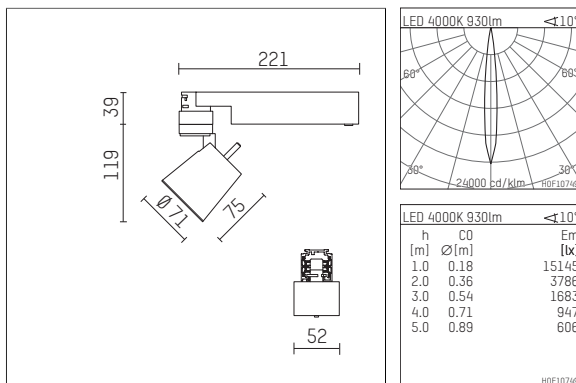

112 127 14 906 | silver

gin.o 1
spotlight
LED | 10 W 4000 K

- spotlight gin.o 1
- with 3 circuit universal adapter
- for Hoffmeister control.x tracks
- circuit selection is possible while adapter is inserted into the track
- passive thermo management
- with LED 1050 lm
- colour temperature: 4000 K
- colour rendering index: CRI >80
- L90 / B10 (50.000h)
- SDCM < 2
- net luminous flux: 930 lm
- total load: 10 W
- luminous efficacy: 93,0 lm/W
- rotationsymmetrical light distribution, spot
- beam angle: 10 °
- LED power unit integrated in adapter, electronic (POTI), 220-240 V, 0/50/60 Hz
- amplitude dimming
- adapter with integrated potentiometer
- dimming range: 100-0,1 %
- housing of die cast aluminium
- adapter of fibreglass reinforced thermoplastic
- safety glass, clear
- length: 221 mm, width: 52 mm, height: 158 mm
- rotatable 360°, 90° tiltable
- weight: 0,98 kg
- protection rating: IP20
- protection class I
- 5 years Hoffmeister warranty
- Made in Germany
- maximum ambient temperature: 35 ° C
- certificates: manufactured according to DIN VDE 0711 / EN 60598, CE
- colour: silver
- 112 127 14 906

Additional optional accessory components

description accessory general	dimensions in mm	item number	pic.-No.
soft.shape lens for spotlights gin.a and gin.o size 1	∅: 54	104227	01
sculpture lens for spotlights gin.a and gin.o size 1	∅: 54	103428	02
prismatic glass for spotlights gin.a and gin.o size 1	∅: 54	104914	03
honeycomb louver for spotlights gin.a and gin.o size 1		103416	04
soft.spot lens for spotlights gin.a and gin.o size 1	∅: 54	103429	01