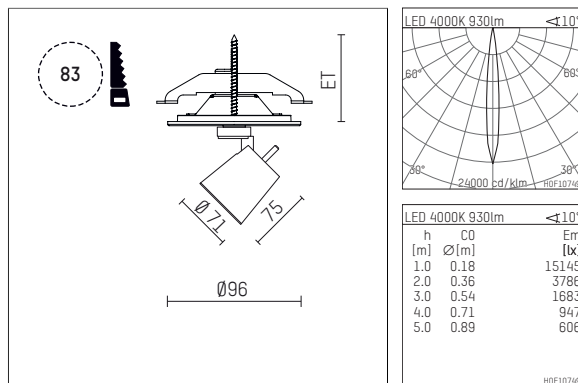

11212714 910-PA | white

gin.o 1
spotlight
LED | 10 W 4000 K

- spotlight gin.o 1
- with recessed mounting plate
- for recessed installation into wall or ceiling
- passive thermo management
- with LED 1050 lm
- colour temperature: 4000 K
- colour rendering index: CRI >80
- L90 / B10 (50.000h)
- SDCM < 2
- net luminous flux: 930 lm
- total load: 10 W
- luminous efficacy: 93,0 lm/W
- rotationsymmetrical light distribution, spot
- beam angle: 10 °
- with external LED power unit, electronic, 220-240 V, 50/60 Hz
- Dimming with external dimmers possible (trailing-edge and leading-edge)
- power supply: supply cord with plug connection 2x5x2,5 mm², length: 360 mm
- suitable for through wiring
- housing of die cast aluminium
- safety glass, clear
- ceiling plate of die cast aluminium
- diameter: 96 mm, recessing diameter: 83 mm
- recessing depth: 63 mm, ceiling thickness: 1-45 mm
- rotatable 360°, 90° tiltable
- weight: 1,1 kg
- protection rating: IP20
- protection class I
- 5 years Hoffmeister warranty
- Made in Germany
- maximum ambient temperature: 35 ° C
- certificates: manufactured according to DIN VDE 0711 / EN 60598, CE
- colour: white (RAL9016)
- 11212714 910-PA

Additional optional accessory components

description accessory general	dimensions in mm	item number	pic.-No.
soft.shape lens for spotlights gin.a and gin.o size 1	∅: 54	104227	01
sculpture lens for spotlights gin.a and gin.o size 1	∅: 54	103428	02
prismatic glass for spotlights gin.a and gin.o size 1	∅: 54	104914	03
honeycomb louver for spotlights gin.a and gin.o size 1		103416	04
soft.spot lens for spotlights gin.a and gin.o size 1	∅: 54	103429	01