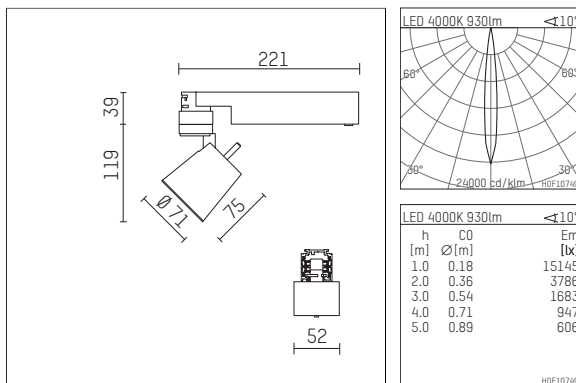

## 112 127 14 910 | white

gin.o 1  
spotlight  
LED | 10 W 4000 K

- spotlight gin.o 1
- with 3 circuit universal adapter
- for Hoffmeister control.x tracks
- circuit selection is possible while adapter is inserted into the track
- passive thermo management
- with LED 1050 lm
- colour temperature: 4000 K
- colour rendering index: CRI >80
- L90 / B10 (50.000h)
- SDCM < 2
- net luminous flux: 930 lm
- total load: 10 W
- luminous efficacy: 93,0 lm/W
- rotationsymmetrical light distribution, spot
- beam angle: 10 °
- LED power unit integrated in adapter, electronic (POTI), 220-240 V, 0/50/60 Hz
- amplitude dimming
- adapter with integrated potentiometer
- dimming range: 100-0,1 %
- housing of die cast aluminium
- adapter of fibreglass reinforced thermoplastic
- safety glass, clear
- length: 221 mm, width: 52 mm, height: 158 mm
- rotatable 360°, 90° tiltable
- weight: 0,98 kg
- protection rating: IP20
- protection class I
- 5 years Hoffmeister warranty
- Made in Germany
- maximum ambient temperature: 35 ° C
- certificates: manufactured according to DIN VDE 0711 / EN 60598, CE
- colour: white (RAL9016)
- 112 127 14 910

### Additional optional accessory components

description accessory general	dimensions in mm	item number	pic.-No.
soft.shape lens for spotlights gin.a and gin.o size 1	∅: 54	104227	01
sculpture lens for spotlights gin.a and gin.o size 1	∅: 54	103428	02
prismatic glass for spotlights gin.a and gin.o size 1	∅: 54	104914	03
honeycomb louver for spotlights gin.a and gin.o size 1		103416	04
soft.spot lens for spotlights gin.a and gin.o size 1	∅: 54	103429	01