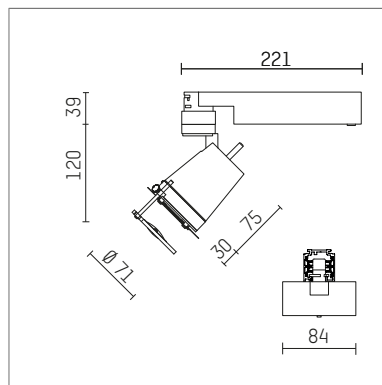

## 112 140 02 721 D | black

gin.o 1  
Contour spotlight  
LED | 10 W 2700 K

- Contour spotlight gin.o 1
- with 3 circuit DALI adapter
- for Hoffmeister control.x tracks
- circuit selection is possible while adapter is inserted into the track
- passive thermo management
- with LED 700 lm
- colour temperature: 2700 K
- colour rendering index: CRI >90
- L90 / B10 (50.000h)
- SDCM < 2
- total load: 10 W
- Contour spotlights
- fresnel lens, glass-lens focusable
- LED power unit integrated in adapter, electronic (DALI), 220-240 V, 0/50/60 Hz
- amplitude dimming
- dimming range: 100-1 %
- housing of die cast aluminium
- adapter of fibreglass reinforced thermoplastic
- framing attachment with holder metal, black
- length: 221 mm, width: 84 mm
- rotatable 360°, 90° tiltable
- weight: 1,23 kg
- protection rating: IP20
- protection class I
- 5 years Hoffmeister warranty
- Made in Germany
- maximum ambient temperature: 35 ° C
- certificates: manufactured according to DIN VDE 0711 / EN 60598, CE
- colour: black
- 112 140 02 721 D