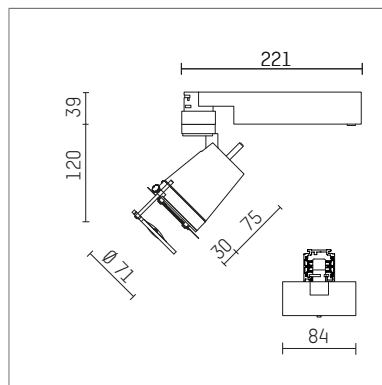

112 140 02 910 D | white

gin.o 1
Contour spotlight
LED | 10 W 2700 K

- Contour spotlight gin.o 1
- with 3 circuit DALI adapter
- for Hoffmeister control.x tracks
- circuit selection is possible while adapter is inserted into the track
- passive thermo management
- with LED 700 lm
- colour temperature: 2700 K
- colour rendering index: CRI >90
- L90 / B10 (50.000h)
- SDCM < 2
- total load: 10 W
- Contour spotlights
- fresnel lense, glass-lens focusable
- LED power unit integrated in adapter, electronic (DALI), 220-240 V, 0/50/60 Hz
- amplitude dimming
- dimming range: 100-1 %
- housing of die cast aluminium
- adapter of fibreglass reinforced thermoplastic
- framing attachment with holder metal, black
- length: 221 mm, width: 84 mm
- rotatable 360°, 90° tiltable
- weight: 1,23 kg
- protection rating: IP20
- protection class I
- 5 years Hoffmeister warranty
- Made in Germany
- maximum ambient temperature: 35 ° C
- certificates: manufactured according to DIN VDE 0711 / EN 60598, CE
- colour: white (RAL9016)
- 112 140 02 910 D