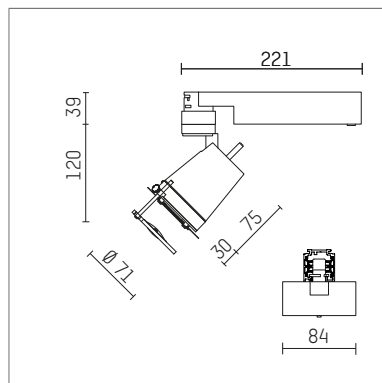

## 112 140 03 721 D | black

gin.o 1  
Contour spotlight  
LED | 10 W 3000 K

- Contour spotlight gin.o 1
- with 3 circuit DALI adapter
- for Hoffmeister control.x tracks
- circuit selection is possible while adapter is inserted into the track
- passive thermo management
- with LED 800 lm
- colour temperature: 3000 K
- colour rendering index: CRI >90
- L90 / B10 (50.000h)
- SDCM < 2
- total load: 10 W
- Contour spotlights
- fresnel lense, glass-lens focusable
- LED power unit integrated in adapter, electronic (DALI), 220-240 V, 0/50/60 Hz
- amplitude dimming
- dimming range: 100-1 %
- housing of die cast aluminium
- adapter of fibreglass reinforced thermoplastic
- framing attachment with holder metal, black
- length: 221 mm, width: 84 mm
- rotatable 360°, 90° tiltable
- weight: 1,23 kg
- protection rating: IP20
- protection class I
- 5 years Hoffmeister warranty
- Made in Germany
- maximum ambient temperature: 35 ° C
- certificates: manufactured according to DIN VDE 0711 / EN 60598, CE
- colour: black
- 112 140 03 721 D