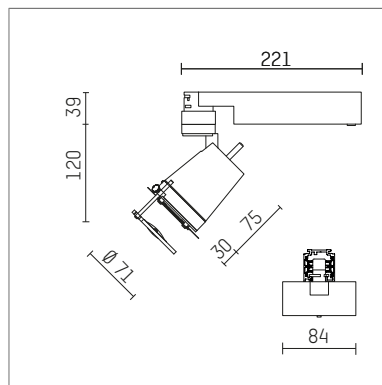

112 140 04 721 D | black

gin.o 1
Contour spotlight
LED | 10 W 4000 K

- Contour spotlight gin.o 1
- with 3 circuit DALI adapter
- for Hoffmeister control.x tracks
- circuit selection is possible while adapter is inserted into the track
- passive thermo management
- with LED 1050 lm
- colour temperature: 4000 K
- colour rendering index: CRI >80
- L90 / B10 (50.000h)
- SDCM < 2
- total load: 10 W
- Contour spotlights
- fresnel lense, glass-lens focusable
- LED power unit integrated in adapter, electronic (DALI), 220-240 V, 0/50/60 Hz
- amplitude dimming
- dimming range: 100-1 %
- housing of die cast aluminium
- adapter of fibreglass reinforced thermoplastic
- framing attachment with holder metal, black
- length: 221 mm, width: 84 mm
- rotatable 360°, 90° tiltable
- weight: 1,23 kg
- protection rating: IP20
- protection class I
- 5 years Hoffmeister warranty
- Made in Germany
- maximum ambient temperature: 35 ° C
- certificates: manufactured according to DIN VDE 0711 / EN 60598, CE
- colour: black
- 112 140 04 721 D