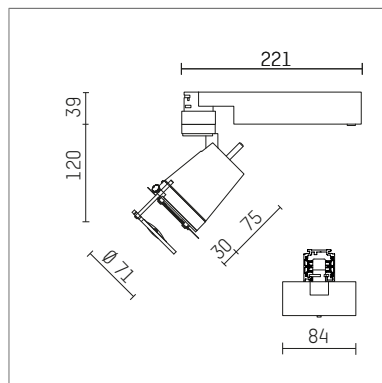

## 112 140 04 906 D | silver

gin.o 1  
Contour spotlight  
LED | 10 W 4000 K

- Contour spotlight gin.o 1
- with 3 circuit DALI adapter
- for Hoffmeister control.x tracks
- circuit selection is possible while adapter is inserted into the track
- passive thermo management
- with LED 1050 lm
- colour temperature: 4000 K
- colour rendering index: CRI >80
- L90 / B10 (50.000h)
- SDCM < 2
- total load: 10 W
- Contour spotlights
- fresnel lense, glass-lens focusable
- LED power unit integrated in adapter, electronic (DALI), 220-240 V, 0/50/60 Hz
- amplitude dimming
- dimming range: 100-1 %
- housing of die cast aluminium
- adapter of fibreglass reinforced thermoplastic
- framing attachment with holder metal, black
- length: 221 mm, width: 84 mm
- rotatable 360°, 90° tiltable
- weight: 1,23 kg
- protection rating: IP20
- protection class I
- 5 years Hoffmeister warranty
- Made in Germany
- maximum ambient temperature: 35 ° C
- certificates: manufactured according to DIN VDE 0711 / EN 60598, CE
- colour: silver
- 112 140 04 906 D