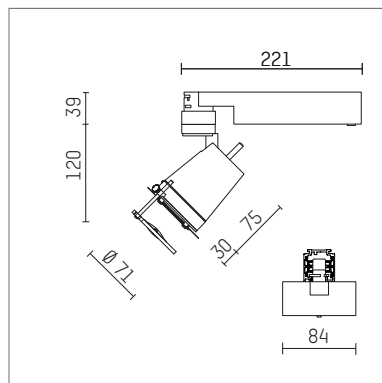

112 140 04 910 D | white

gin.o 1
Contour spotlight
LED | 10 W 4000 K

- Contour spotlight gin.o 1
- with 3 circuit DALI adapter
- for Hoffmeister control.x tracks
- circuit selection is possible while adapter is inserted into the track
- passive thermo management
- with LED 1050 lm
- colour temperature: 4000 K
- colour rendering index: CRI >80
- L90 / B10 (50.000h)
- SDCM < 2
- total load: 10 W
- Contour spotlights
- fresnel lense, glass-lens focusable
- LED power unit integrated in adapter, electronic (DALI), 220-240 V, 0/50/60 Hz
- amplitude dimming
- dimming range: 100-1 %
- housing of die cast aluminium
- adapter of fibreglass reinforced thermoplastic
- framing attachment with holder metal, black
- length: 221 mm, width: 84 mm
- rotatable 360°, 90° tiltable
- weight: 1,23 kg
- protection rating: IP20
- protection class I
- 5 years Hoffmeister warranty
- Made in Germany
- maximum ambient temperature: 35 ° C
- certificates: manufactured according to DIN VDE 0711 / EN 60598, CE
- colour: white (RAL9016)
- 112 140 04 910 D