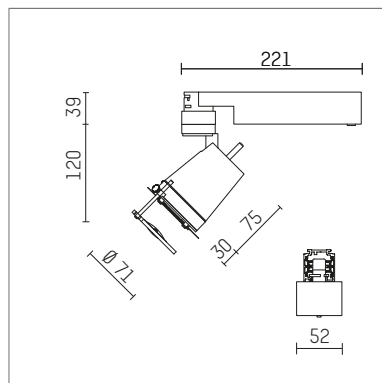

112 140 12 721 | black

gin.o 1
Contour spotlight
LED | 10 W 2700 K

- Contour spotlight gin.o 1
- with 3 circuit universal adapter
- for Hoffmeister control.x tracks
- circuit selection is possible while adapter is inserted into the track
- passive thermo management
- with LED 700 lm
- colour temperature: 2700 K
- colour rendering index: CRI >90
- L90 / B10 (50.000h)
- SDCM < 2
- total load: 10 W
- Contour spotlights
- fresnel lense, glass-lens focusable
- LED power unit integrated in adapter, electronic (POTI), 220-240 V, 0/50/60 Hz
- amplitude dimming
- adapter with integrated potentiometer
- dimming range: 100-0,1 %
- housing of die cast aluminium
- adapter of fibreglass reinforced thermoplastic
- framing attachment with holder metal, black
- length: 221 mm, width: 52 mm
- rotatable 360°, 90° tiltable
- weight: 1,23 kg
- protection rating: IP20
- protection class I
- 5 years Hoffmeister warranty
- Made in Germany
- maximum ambient temperature: 35 ° C
- certificates: manufactured according to DIN VDE 0711 / EN 60598, CE
- colour: black
- 112 140 12 721