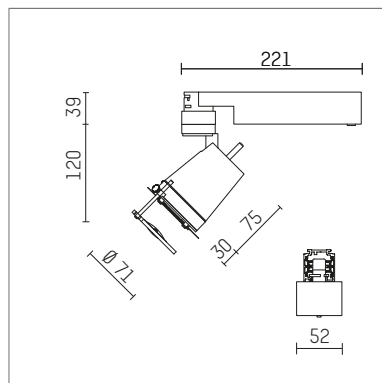

112 140 12 906 | silver

gin.o 1
Contour spotlight
LED | 10 W 2700 K

- Contour spotlight gin.o 1
- with 3 circuit universal adapter
- for Hoffmeister control.x tracks
- circuit selection is possible while adapter is inserted into the track
- passive thermo management
- with LED 700 lm
- colour temperature: 2700 K
- colour rendering index: CRI >90
- L90 / B10 (50.000h)
- SDCM < 2
- total load: 10 W
- Contour spotlights
- fresnel lense, glass-lens focusable
- LED power unit integrated in adapter, electronic (POTI), 220-240 V, 0/50/60 Hz
- amplitude dimming
- adapter with integrated potentiometer
- dimming range: 100-0,1 %
- housing of die cast aluminium
- adapter of fibreglass reinforced thermoplastic
- framing attachment with holder metal, black
- length: 221 mm, width: 52 mm
- rotatable 360°, 90° tiltable
- weight: 1,23 kg
- protection rating: IP20
- protection class I
- 5 years Hoffmeister warranty
- Made in Germany
- maximum ambient temperature: 35 ° C
- certificates: manufactured according to DIN VDE 0711 / EN 60598, CE
- colour: silver
- 112 140 12 906