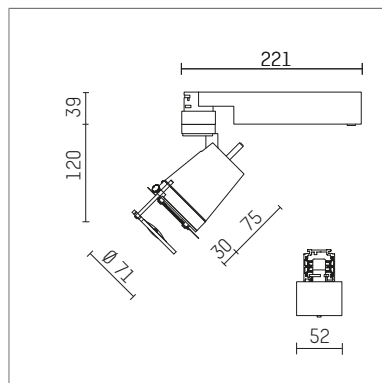

112 140 12 910 | white

gin.o 1
Contour spotlight
LED | 10 W 2700 K

- Contour spotlight gin.o 1
- with 3 circuit universal adapter
- for Hoffmeister control.x tracks
- circuit selection is possible while adapter is inserted into the track
- passive thermo management
- with LED 700 lm
- colour temperature: 2700 K
- colour rendering index: CRI >90
- L90 / B10 (50.000h)
- SDCM < 2
- total load: 10 W
- Contour spotlights
- fresnel lense, glass-lens focusable
- LED power unit integrated in adapter, electronic (POTI), 220-240 V, 0/50/60 Hz
- amplitude dimming
- adapter with integrated potentiometer
- dimming range: 100-0,1 %
- housing of die cast aluminium
- adapter of fibreglass reinforced thermoplastic
- framing attachment with holder metal, black
- length: 221 mm, width: 52 mm
- rotatable 360°, 90° tiltable
- weight: 1,23 kg
- protection rating: IP20
- protection class I
- 5 years Hoffmeister warranty
- Made in Germany
- maximum ambient temperature: 35 ° C
- certificates: manufactured according to DIN VDE 0711 / EN 60598, CE
- colour: white (RAL9016)
- 112 140 12 910