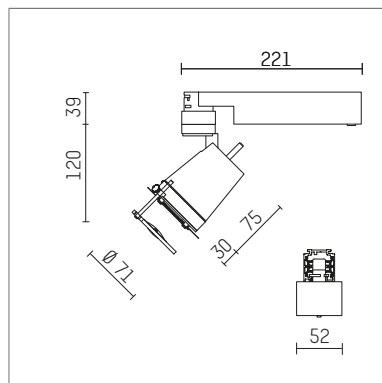

112 140 13 721 | black

gin.o 1
Contour spotlight
LED | 10 W 3000 K

- Contour spotlight gin.o 1
- with 3 circuit universal adapter
- for Hoffmeister control.x tracks
- circuit selection is possible while adapter is inserted into the track
- passive thermo management
- with LED 800 lm
- colour temperature: 3000 K
- colour rendering index: CRI >90
- L90 / B10 (50.000h)
- SDCM < 2
- total load: 10 W
- Contour spotlights
- fresnel lense, glass-lens focusable
- LED power unit integrated in adapter, electronic (POTI), 220-240 V, 0/50/60 Hz
- amplitude dimming
- adapter with integrated potentiometer
- dimming range: 100-0,1 %
- housing of die cast aluminium
- adapter of fibreglass reinforced thermoplastic
- framing attachment with holder metal, black
- length: 221 mm, width: 52 mm
- rotatable 360°, 90° tiltable
- weight: 1,23 kg
- protection rating: IP20
- protection class I
- 5 years Hoffmeister warranty
- Made in Germany
- maximum ambient temperature: 35 ° C
- certificates: manufactured according to DIN VDE 0711 / EN 60598, CE
- colour: black
- 112 140 13 721