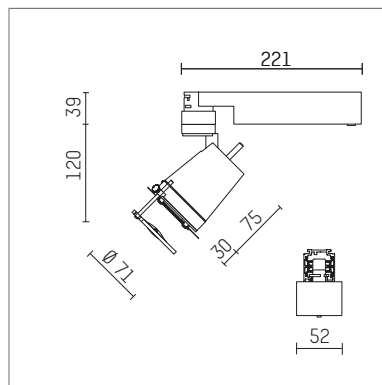

**112 140 13 906 | silver**

gin.o 1  
Contour spotlight  
LED | 10 W 3000 K

- Contour spotlight gin.o 1
- with 3 circuit universal adapter
- for Hoffmeister control.x tracks
- circuit selection is possible while adapter is inserted into the track
- passive thermo management
- with LED 800 lm
- colour temperature: 3000 K
- colour rendering index: CRI >90
- L90 / B10 (50.000h)
- SDCM < 2
- total load: 10 W
- Contour spotlights
- fresnel lense, glass-lens focusable
- LED power unit integrated in adapter, electronic (POTI), 220-240 V, 0/50/60 Hz
- amplitude dimming
- adapter with integrated potentiometer
- dimming range: 100-0,1 %
- housing of die cast aluminium
- adapter of fibreglass reinforced thermoplastic
- framing attachment with holder metal, black
- length: 221 mm, width: 52 mm
- rotatable 360°, 90° tiltable
- weight: 1,23 kg
- protection rating: IP20
- protection class I
- 5 years Hoffmeister warranty
- Made in Germany
- maximum ambient temperature: 35 ° C
- certificates: manufactured according to DIN VDE 0711 / EN 60598, CE
- colour: silver
- 112 140 13 906