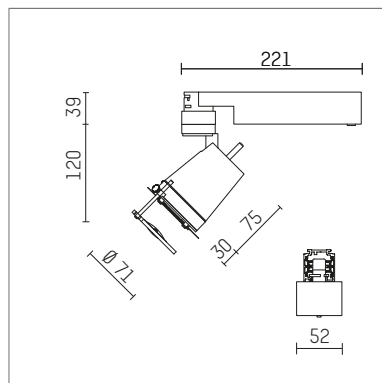

**112 140 13 910 | white**

gin.o 1  
Contour spotlight  
LED | 10 W 3000 K

- Contour spotlight gin.o 1
- with 3 circuit universal adapter
- for Hoffmeister control.x tracks
- circuit selection is possible while adapter is inserted into the track
- passive thermo management
- with LED 800 lm
- colour temperature: 3000 K
- colour rendering index: CRI >90
- L90 / B10 (50.000h)
- SDCM < 2
- total load: 10 W
- Contour spotlights
- fresnel lense, glass-lens focusable
- LED power unit integrated in adapter, electronic (POTI), 220-240 V, 0/50/60 Hz
- amplitude dimming
- adapter with integrated potentiometer
- dimming range: 100-0,1 %
- housing of die cast aluminium
- adapter of fibreglass reinforced thermoplastic
- framing attachment with holder metal, black
- length: 221 mm, width: 52 mm
- rotatable 360°, 90° tiltable
- weight: 1,23 kg
- protection rating: IP20
- protection class I
- 5 years Hoffmeister warranty
- Made in Germany
- maximum ambient temperature: 35 ° C
- certificates: manufactured according to DIN VDE 0711 / EN 60598, CE
- colour: white (RAL9016)
- 112 140 13 910