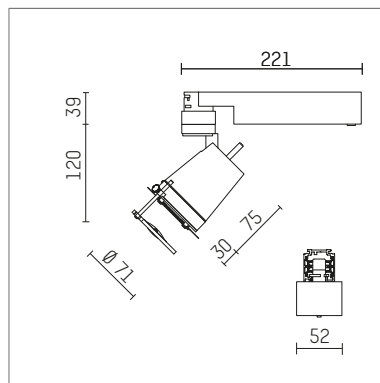

**112 140 14 906 | silver**

gin.o 1  
Contour spotlight  
LED | 10 W 4000 K

- Contour spotlight gin.o 1
- with 3 circuit universal adapter
- for Hoffmeister control.x tracks
- circuit selection is possible while adapter is inserted into the track
- passive thermo management
- with LED 1050 lm
- colour temperature: 4000 K
- colour rendering index: CRI >80
- L90 / B10 (50.000h)
- SDCM < 2
- total load: 10 W
- Contour spotlights
- fresnel lense, glass-lens focusable
- LED power unit integrated in adapter, electronic (POTI), 220-240 V, 0/50/60 Hz
- amplitude dimming
- adapter with integrated potentiometer
- dimming range: 100-0,1 %
- housing of die cast aluminium
- adapter of fibreglass reinforced thermoplastic
- framing attachment with holder metal, black
- length: 221 mm, width: 52 mm
- rotatable 360°, 90° tiltable
- weight: 1,23 kg
- protection rating: IP20
- protection class I
- 5 years Hoffmeister warranty
- Made in Germany
- maximum ambient temperature: 35 ° C
- certificates: manufactured according to DIN VDE 0711 / EN 60598, CE
- colour: silver
- 112 140 14 906