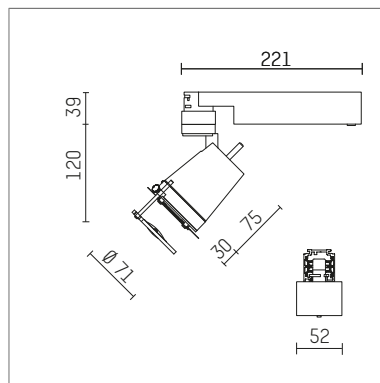

**112 140 14 910 | white**

gin.o 1  
Contour spotlight  
LED | 10 W 4000 K

- Contour spotlight gin.o 1
- with 3 circuit universal adapter
- for Hoffmeister control.x tracks
- circuit selection is possible while adapter is inserted into the track
- passive thermo management
- with LED 1050 lm
- colour temperature: 4000 K
- colour rendering index: CRI >80
- L90 / B10 (50.000h)
- SDCM < 2
- total load: 10 W
- Contour spotlights
- fresnel lense, glass-lens focusable
- LED power unit integrated in adapter, electronic (POTI), 220-240 V, 0/50/60 Hz
- amplitude dimming
- adapter with integrated potentiometer
- dimming range: 100-0,1 %
- housing of die cast aluminium
- adapter of fibreglass reinforced thermoplastic
- framing attachment with holder metal, black
- length: 221 mm, width: 52 mm
- rotatable 360°, 90° tiltable
- weight: 1,23 kg
- protection rating: IP20
- protection class I
- 5 years Hoffmeister warranty
- Made in Germany
- maximum ambient temperature: 35 ° C
- certificates: manufactured according to DIN VDE 0711 / EN 60598, CE
- colour: white (RAL9016)
- 112 140 14 910