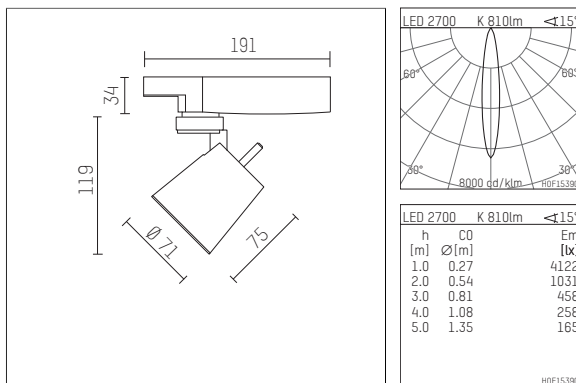

11217012 721-GA | black

gin.o 1
spotlight
LED COB | 10 W 2700 K

- spotlight gin.o 1
- with 3 circuit universal adapter (Global)
- for Hoffmeister control.x tracks
- circuit selection is possible while adapter is inserted into the track
- passive thermo management
- with LED COB 1000 lm
- colour temperature: 2700 K
- colour rendering index: CRI >90
- L90 / B10 (50.000h)
- SDCM < 2
- net luminous flux: 810 lm
- total load: 10 W
- luminous efficacy: 81,0 lm/W
- rotationsymmetrical light distribution, spot
- reflector of aluminium, silver anodised
- LED power unit integrated in adapter, electronic (POTI)
- amplitude dimming
- adapter with integrated potentiometer
- dimming range: 100-1 %
- housing of die cast aluminium
- adapter of fibreglass reinforced thermoplastic
- color-, protection- and conversionfilters are available as accessory
- length: 191 mm, height: 153 mm
- rotatable 360°, 90° tiltable
- weight: 0,87 kg
- protection rating: IP20
- protection class I
- 5 years Hoffmeister warranty
- Made in Germany
- maximum ambient temperature: 35 ° C
- certificates: manufactured according to DIN VDE 0711 / EN 60598, CE
- colour: black
- 11217012 721-GA

Additional optional accessory components

| description accessory general | dimensions in mm | item number | pic.-No. |
|---|------------------|-------------|----------|
| soft.shape lens for spotlights gin.a and gin.o size 1 | ∅: 54 | 104227 | 01 |
| sculpture lens for spotlights gin.a and gin.o size 1 | ∅: 54 | 103428 | 02 |
| prismatic glass for spotlights gin.a and gin.o size 1 | ∅: 54 | 104914 | 03 |
| honeycomb louver for spotlights gin.a and gin.o size 1 | | 103416 | 04 |
| soft.spot lens for spotlights gin.a and gin.o size 1 | ∅: 54 | 103429 | 01 |