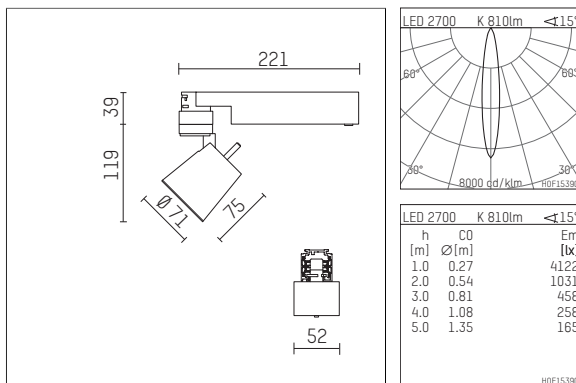

112 170 12 721 | black

gin.o 1

spotlight

LED COB | 10 W 2700 K

- spotlight gin.o 1
- with 3 circuit universal adapter
- for Hoffmeister control.x tracks
- circuit selection is possible while adapter is inserted into the track
- passive thermo management
- with LED COB 1000 lm
- colour temperature: 2700 K
- colour rendering index: CRI >90
- L90 / B10 (50.000h)
- SDCM < 2
- net luminous flux: 810 lm
- total load: 10 W
- luminous efficacy: 81,0 lm/W
- rotationsymmetrical light distribution, spot
- reflector of aluminium, silver anodised
- LED power unit integrated in adapter, electronic (POTI)
- amplitude dimming
- adapter with integrated potentiometer
- dimming range: 100-1 %
- housing of die cast aluminium
- adapter of fibreglass reinforced thermoplastic
- color-, protection- and conversionfilters are available as accessory
- length: 221 mm, width: 52 mm, height: 158 mm
- rotatable 360°, 90° tiltable
- weight: 0,87 kg
- protection rating: IP20
- protection class I
- 5 years Hoffmeister warranty
- Made in Germany
- maximum ambient temperature: 35 ° C
- certificates: manufactured according to DIN VDE 0711 / EN 60598, CE
- colour: black
- 112 170 12 721

Additional optional accessory components

description accessory general	dimensions in mm	item number	pic.-No.
soft.shape lens for spotlights gin.a and gin.o size 1	Ø: 54	104227	01
sculpture lens for spotlights gin.a and gin.o size 1	Ø: 54	103428	02
prismatic glass for spotlights gin.a and gin.o size 1	Ø: 54	104914	03
honeycomb louver for spotlights gin.a and gin.o size 1		103416	04
soft.spot lens for spotlights gin.a and gin.o size 1	Ø: 54	103429	01