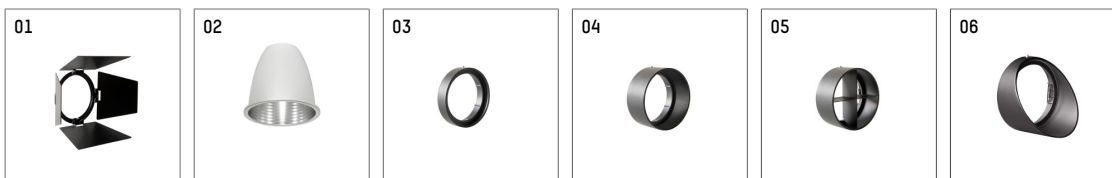

112 170 12 721 | black

gin.o 1

spotlight

LED COB | 10 W 2700 K

- spotlight gin.o 1
- with 3 circuit universal adapter
- for Hoffmeister control.x tracks
- circuit selection is possible while adapter is inserted into the track
- passive thermo management
- with LED COB 1000 lm
- colour temperature: 2700 K
- colour rendering index: CRI >90
- L90 / B10 (50.000h)
- SDCM < 2
- net luminous flux: 810 lm
- total load: 10 W
- luminous efficacy: 81,0 lm/W
- rotationsymmetrical light distribution, spot
- reflector of aluminium, silver anodised
- LED power unit integrated in adapter, electronic (POTI)
- amplitude dimming
- adapter with integrated potentiometer
- dimming range: 100-1 %
- housing of die cast aluminium
- adapter of fibreglass reinforced thermoplastic
- color-, protection- and conversionfilters are available as accessory
- length: 221 mm, width: 52 mm, height: 158 mm
- rotatable 360°, 90° tiltable
- weight: 0,87 kg
- protection rating: IP20
- protection class I
- 5 years Hoffmeister warranty
- Made in Germany
- maximum ambient temperature: 35 ° C
- certificates: manufactured according to DIN VDE 0711 / EN 60598, CE
- colour: black
- 112 170 12 721

Additional optional accessory components

description accessory general	dimensions in mm	item number	pic.-No.
soft.shape lens for spotlights gin.a and gin.o size 1	Ø: 54	104227	01
sculpture lens for spotlights gin.a and gin.o size 1	Ø: 54	103428	02
prismatic glass for spotlights gin.a and gin.o size 1	Ø: 54	104914	03
honeycomb louver for spotlights gin.a and gin.o size 1		103416	04
soft.spot lens for spotlights gin.a and gin.o size 1	Ø: 54	103429	01