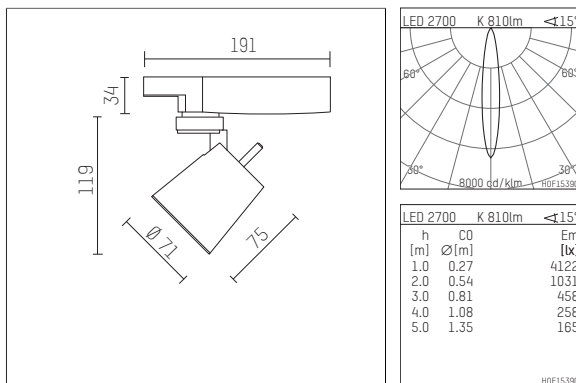

11217012 906-GA | silver

gin.o 1
spotlight
LED COB | 10 W 2700 K

- spotlight gin.o 1
- with 3 circuit universal adapter (Global)
- for Hoffmeister control.x tracks
- circuit selection is possible while adapter is inserted into the track
- passive thermo management
- with LED COB 1000 lm
- colour temperature: 2700 K
- colour rendering index: CRI >90
- L90 / B10 (50.000h)
- SDCM < 2
- net luminous flux: 810 lm
- total load: 10 W
- luminous efficacy: 81,0 lm/W
- rotationsymmetrical light distribution, spot
- reflector of aluminium, silver anodised
- LED power unit integrated in adapter, electronic (POTI)
- amplitude dimming
- adapter with integrated potentiometer
- dimming range: 100-1 %
- housing of die cast aluminium
- adapter of fibreglass reinforced thermoplastic
- color-, protection- and conversionfilters are available as accessory
- length: 191 mm, height: 153 mm
- rotatable 360°, 90° tiltable
- weight: 0,87 kg
- protection rating: IP20
- protection class I
- 5 years Hoffmeister warranty
- Made in Germany
- maximum ambient temperature: 35 ° C
- certificates: manufactured according to DIN VDE 0711 / EN 60598, CE
- colour: silver
- 11217012 906-GA

Additional optional accessory components

description accessory general	dimensions in mm	item number	pic.-No.
soft.shape lens for spotlights gin.a and gin.o size 1	∅: 54	104227	01
sculpture lens for spotlights gin.a and gin.o size 1	∅: 54	103428	02
prismatic glass for spotlights gin.a and gin.o size 1	∅: 54	104914	03
honeycomb louver for spotlights gin.a and gin.o size 1		103416	04
soft.spot lens for spotlights gin.a and gin.o size 1	∅: 54	103429	01