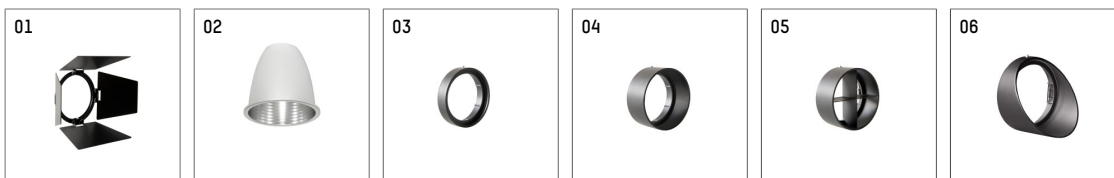

11217012 906-GA | silver

gin.o 1
spotlight
LED COB | 10 W 2700 K

- spotlight gin.o 1
- with 3 circuit universal adapter (Global)
- for Hoffmeister control.x tracks
- circuit selection is possible while adapter is inserted into the track
- passive thermo management
- with LED COB 1000 lm
- colour temperature: 2700 K
- colour rendering index: CRI >90
- L90 / B10 (50.000h)
- SDCM < 2
- net luminous flux: 810 lm
- total load: 10 W
- luminous efficacy: 81,0 lm/W
- rotationsymmetrical light distribution, spot
- reflector of aluminium, silver anodised
- LED power unit integrated in adapter, electronic (POTI)
- amplitude dimming
- adapter with integrated potentiometer
- dimming range: 100-1 %
- housing of die cast aluminium
- adapter of fibreglass reinforced thermoplastic
- color-, protection- and conversionfilters are available as accessory
- length: 191 mm, height: 153 mm
- rotatable 360°, 90° tiltable
- weight: 0,87 kg
- protection rating: IP20
- protection class I
- 5 years Hoffmeister warranty
- Made in Germany
- maximum ambient temperature: 35 ° C
- certificates: manufactured according to DIN VDE 0711 / EN 60598, CE
- colour: silver
- 11217012 906-GA

Additional optional accessory components

description accessory general	dimensions in mm	item number	pic.-No.
soft.shape lens for spotlights gin.a and gin.o size 1	∅: 54	104227	01
sculpture lens for spotlights gin.a and gin.o size 1	∅: 54	103428	02
prismatic glass for spotlights gin.a and gin.o size 1	∅: 54	104914	03
honeycomb louver for spotlights gin.a and gin.o size 1		103416	04
soft.spot lens for spotlights gin.a and gin.o size 1	∅: 54	103429	01