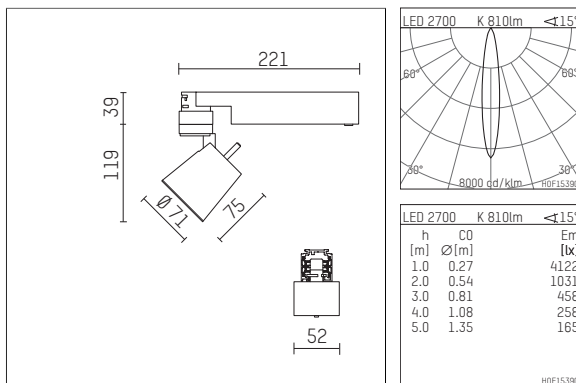

## 112 170 12 906 | silver

gin.o 1

spotlight

LED COB | 10 W 2700 K

- spotlight gin.o 1
- with 3 circuit universal adapter
- for Hoffmeister control.x tracks
- circuit selection is possible while adapter is inserted into the track
- passive thermo management
- with LED COB 1000 lm
- colour temperature: 2700 K
- colour rendering index: CRI >90
- L90 / B10 (50.000h)
- SDCM < 2
- net luminous flux: 810 lm
- total load: 10 W
- luminous efficacy: 81,0 lm/W
- rotationsymmetrical light distribution, spot
- reflector of aluminium, silver anodised
- LED power unit integrated in adapter, electronic (POTI)
- amplitude dimming
- adapter with integrated potentiometer
- dimming range: 100-1 %
- housing of die cast aluminium
- adapter of fibreglass reinforced thermoplastic
- color-, protection- and conversionfilters are available as accessory
- length: 221 mm, width: 52 mm, height: 158 mm
- rotatable 360°, 90° tiltable
- weight: 0,87 kg
- protection rating: IP20
- protection class I
- 5 years Hoffmeister warranty
- Made in Germany
- maximum ambient temperature: 35 ° C
- certificates: manufactured according to DIN VDE 0711 / EN 60598, CE
- colour: silver
- 112 170 12 906

### Additional optional accessory components

description accessory general	dimensions in mm	item number	pic.-No.
soft.shape lens for spotlights gin.a and gin.o size 1	∅: 54	104227	01
sculpture lens for spotlights gin.a and gin.o size 1	∅: 54	103428	02
prismatic glass for spotlights gin.a and gin.o size 1	∅: 54	104914	03
honeycomb louver for spotlights gin.a and gin.o size 1		103416	04
soft.spot lens for spotlights gin.a and gin.o size 1	∅: 54	103429	01