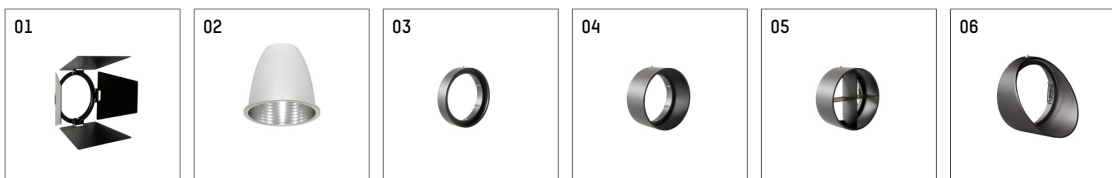

## 112 170 12 906 | silver

gin.o 1

spotlight

LED COB | 10 W 2700 K

- spotlight gin.o 1
- with 3 circuit universal adapter
- for Hoffmeister control.x tracks
- circuit selection is possible while adapter is inserted into the track
- passive thermo management
- with LED COB 1000 lm
- colour temperature: 2700 K
- colour rendering index: CRI >90
- L90 / B10 (50.000h)
- SDCM < 2
- net luminous flux: 810 lm
- total load: 10 W
- luminous efficacy: 81,0 lm/W
- rotationsymmetrical light distribution, spot
- reflector of aluminium, silver anodised
- LED power unit integrated in adapter, electronic (POTI)
- amplitude dimming
- adapter with integrated potentiometer
- dimming range: 100-1 %
- housing of die cast aluminium
- adapter of fibreglass reinforced thermoplastic
- color-, protection- and conversionfilters are available as accessory
- length: 221 mm, width: 52 mm, height: 158 mm
- rotatable 360°, 90° tiltable
- weight: 0,87 kg
- protection rating: IP20
- protection class I
- 5 years Hoffmeister warranty
- Made in Germany
- maximum ambient temperature: 35 ° C
- certificates: manufactured according to DIN VDE 0711 / EN 60598, CE
- colour: silver
- 112 170 12 906

### Additional optional accessory components

description accessory general	dimensions in mm	item number	pic.-No.
soft.shape lens for spotlights gin.a and gin.o size 1	∅: 54	104227	01
sculpture lens for spotlights gin.a and gin.o size 1	∅: 54	103428	02
prismatic glass for spotlights gin.a and gin.o size 1	∅: 54	104914	03
honeycomb louver for spotlights gin.a and gin.o size 1		103416	04
soft.spot lens for spotlights gin.a and gin.o size 1	∅: 54	103429	01