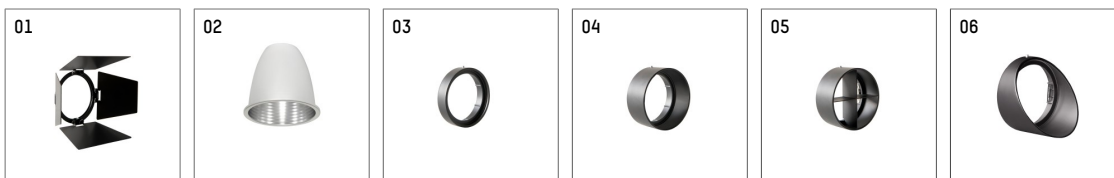

11217012 910-GA | white

gin.o 1
spotlight
LED COB | 10 W 2700 K

- spotlight gin.o 1
- with 3 circuit universal adapter (Global)
- for Hoffmeister control.x tracks
- circuit selection is possible while adapter is inserted into the track
- passive thermo management
- with LED COB 1000 lm
- colour temperature: 2700 K
- colour rendering index: CRI >90
- L90 / B10 (50.000h)
- SDCM < 2
- net luminous flux: 810 lm
- total load: 10 W
- luminous efficacy: 81,0 lm/W
- rotationsymmetrical light distribution, spot
- reflector of aluminium, silver anodised
- LED power unit integrated in adapter, electronic (POTI)
- amplitude dimming
- adapter with integrated potentiometer
- dimming range: 100-1 %
- housing of die cast aluminium
- adapter of fibreglass reinforced thermoplastic
- color-, protection- and conversionfilters are available as accessory
- length: 191 mm, height: 153 mm
- rotatable 360°, 90° tiltable
- weight: 0,87 kg
- protection rating: IP20
- protection class I
- 5 years Hoffmeister warranty
- Made in Germany
- maximum ambient temperature: 35 ° C
- certificates: manufactured according to DIN VDE 0711 / EN 60598, CE
- colour: white
- 11217012 910-GA

- Overview of accessories on the following page / s

11217012 910-GA
accessory

Optional accessories

description accessory general	dimensions in mm	item number	pic.-No.
antiglare flaps for spotlights gin.a and gin.o size 1		103406	01
changable reflector medium for gin.o 1		112 171 00 000	02
changable reflector flood for gin.o 1		112 172 00 000	02
connection ring suitable for attachment of accessories for spotlights gin.a and gin.o size 1		103415	03
tube screen suitable for attachment of accessories for spotlights gin.a and gin.o size 1		103412	04
connection tube with cross louver suitable for attachment of accessories for spotlights gin.a and gin.o size 1		103409	05
visor suitable for attachment of accessories for spotlights gin.a and gin.o size 1		104747	06