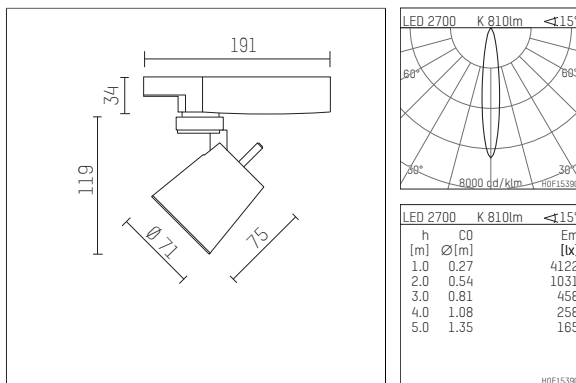

11217012 910-GA | white

gin.o 1
spotlight
LED COB | 10 W 2700 K

- spotlight gin.o 1
- with 3 circuit universal adapter (Global)
- for Hoffmeister control.x tracks
- circuit selection is possible while adapter is inserted into the track
- passive thermo management
- with LED COB 1000 lm
- colour temperature: 2700 K
- colour rendering index: CRI >90
- L90 / B10 (50.000h)
- SDCM < 2
- net luminous flux: 810 lm
- total load: 10 W
- luminous efficacy: 81,0 lm/W
- rotationsymmetrical light distribution, spot
- reflector of aluminium, silver anodised
- LED power unit integrated in adapter, electronic (POTI)
- amplitude dimming
- adapter with integrated potentiometer
- dimming range: 100-1 %
- housing of die cast aluminium
- adapter of fibreglass reinforced thermoplastic
- color-, protection- and conversionfilters are available as accessory
- length: 191 mm, height: 153 mm
- rotatable 360°, 90° tiltable
- weight: 0,87 kg
- protection rating: IP20
- protection class I
- 5 years Hoffmeister warranty
- Made in Germany
- maximum ambient temperature: 35 ° C
- certificates: manufactured according to DIN VDE 0711 / EN 60598, CE
- colour: white
- 11217012 910-GA

Additional optional accessory components

description accessory general	dimensions in mm	item number	pic.-No.
soft.shape lens for spotlights gin.a and gin.o size 1	∅: 54	104227	01
sculpture lens for spotlights gin.a and gin.o size 1	∅: 54	103428	02
prismatic glass for spotlights gin.a and gin.o size 1	∅: 54	104914	03
honeycomb louver for spotlights gin.a and gin.o size 1		103416	04
soft.spot lens for spotlights gin.a and gin.o size 1	∅: 54	103429	01