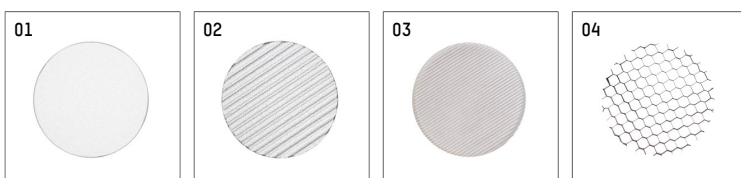

11217012 910-GA | white

gin.o 1
spotlight
LED COB | 10 W 2700 K

- spotlight gin.o 1
- with 3 circuit universal adapter (Global)
- for Hoffmeister control.x tracks
- circuit selection is possible while adapter is inserted into the track
- passive thermo management
- with LED COB 1000 lm
- colour temperature: 2700 K
- colour rendering index: CRI >90
- L90 / B10 (50.000h)
- SDCM < 2
- net luminous flux: 810 lm
- total load: 10 W
- luminous efficacy: 81,0 lm/W
- rotationsymmetrical light distribution, spot
- reflector of aluminium, silver anodised
- LED power unit integrated in adapter, electronic (POTI)
- amplitude dimming
- adapter with integrated potentiometer
- dimming range: 100-1 %
- housing of die cast aluminium
- adapter of fibreglass reinforced thermoplastic
- color-, protection- and conversionfilters are available as accessory
- length: 191 mm, height: 153 mm
- rotatable 360°, 90° tiltable
- weight: 0,87 kg
- protection rating: IP20
- protection class I
- 5 years Hoffmeister warranty
- Made in Germany
- maximum ambient temperature: 35 ° C
- certificates: manufactured according to DIN VDE 0711 / EN 60598, CE
- colour: white
- 11217012 910-GA

Additional optional accessory components

description accessory general	dimensions in mm	item number	pic.-No.
soft.shape lens for spotlights gin.a and gin.o size 1	∅: 54	104227	01
sculpture lens for spotlights gin.a and gin.o size 1	∅: 54	103428	02
prismatic glass for spotlights gin.a and gin.o size 1	∅: 54	104914	03
honeycomb louver for spotlights gin.a and gin.o size 1		103416	04
soft.spot lens for spotlights gin.a and gin.o size 1	∅: 54	103429	01