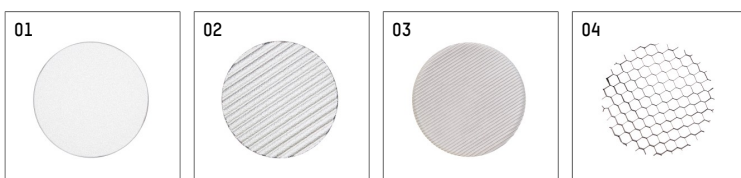

112 170 12 910 | white

gin.o 1

spotlight

LED COB | 10 W 2700 K

- spotlight gin.o 1
- with 3 circuit universal adapter
- for Hoffmeister control.x tracks
- circuit selection is possible while adapter is inserted into the track
- passive thermo management
- with LED COB 1000 lm
- colour temperature: 2700 K
- colour rendering index: CRI >90
- L90 / B10 (50.000h)
- SDCM < 2
- net luminous flux: 810 lm
- total load: 10 W
- luminous efficacy: 81,0 lm/W
- rotationsymmetrical light distribution, spot
- reflector of aluminium, silver anodised
- LED power unit integrated in adapter, electronic (POTI)
- amplitude dimming
- adapter with integrated potentiometer
- dimming range: 100-1 %
- housing of die cast aluminium
- adapter of fibreglass reinforced thermoplastic
- color-, protection- and conversionfilters are available as accessory
- length: 221 mm, width: 52 mm, height: 158 mm
- rotatable 360°, 90° tiltable
- weight: 0,87 kg
- protection rating: IP20
- protection class I
- 5 years Hoffmeister warranty
- Made in Germany
- maximum ambient temperature: 35 ° C
- certificates: manufactured according to DIN VDE 0711 / EN 60598, CE
- colour: white
- 112 170 12 910

Additional optional accessory components

description accessory general	dimensions in mm	item number	pic.-No.
soft.shape lens for spotlights gin.a and gin.o size 1	∅: 54	104227	01
sculpture lens for spotlights gin.a and gin.o size 1	∅: 54	103428	02
prismatic glass for spotlights gin.a and gin.o size 1	∅: 54	104914	03
honeycomb louver for spotlights gin.a and gin.o size 1		103416	04
soft.spot lens for spotlights gin.a and gin.o size 1	∅: 54	103429	01