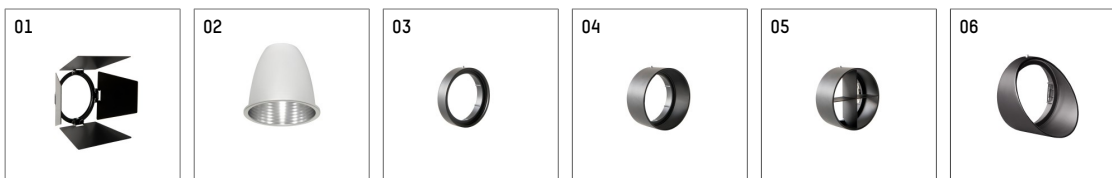

112 170 12 910 | white

gin.o 1

spotlight

LED COB | 10 W 2700 K

- spotlight gin.o 1
- with 3 circuit universal adapter
- for Hoffmeister control.x tracks
- circuit selection is possible while adapter is inserted into the track
- passive thermo management
- with LED COB 1000 lm
- colour temperature: 2700 K
- colour rendering index: CRI >90
- L90 / B10 (50.000h)
- SDCM < 2
- net luminous flux: 810 lm
- total load: 10 W
- luminous efficacy: 81,0 lm/W
- rotationsymmetrical light distribution, spot
- reflector of aluminium, silver anodised
- LED power unit integrated in adapter, electronic (POTI)
- amplitude dimming
- adapter with integrated potentiometer
- dimming range: 100-1 %
- housing of die cast aluminium
- adapter of fibreglass reinforced thermoplastic
- color-, protection- and conversionfilters are available as accessory
- length: 221 mm, width: 52 mm, height: 158 mm
- rotatable 360°, 90° tiltable
- weight: 0,87 kg
- protection rating: IP20
- protection class I
- 5 years Hoffmeister warranty
- Made in Germany
- maximum ambient temperature: 35 ° C
- certificates: manufactured according to DIN VDE 0711 / EN 60598, CE
- colour: white
- 112 170 12 910

- Overview of accessories on the following page / s

112 170 12 910
accessory

Optional accessories

description accessory general	dimensions in mm	item number	pic.-No.
antiglare flaps for spotlights gin.a and gin.o size 1		103406	01
changable reflector medium for gin.o 1		112 171 00 000	02
changable reflector flood for gin.o 1		112 172 00 000	02
connection ring suitable for attachment of accessories for spotlights gin.a and gin.o size 1		103415	03
tube screen suitable for attachment of accessories for spotlights gin.a and gin.o size 1		103412	04
connection tube with cross louver suitable for attachment of accessories for spotlights gin.a and gin.o size 1		103409	05
visor suitable for attachment of accessories for spotlights gin.a and gin.o size 1		104747	06