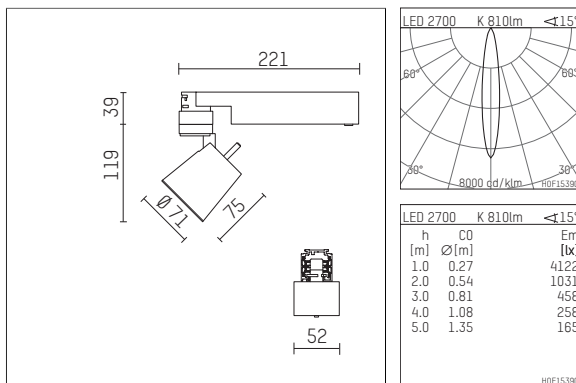

112 170 12 910 | white

gin.o 1

spotlight

LED COB | 10 W 2700 K

- spotlight gin.o 1
- with 3 circuit universal adapter
- for Hoffmeister control.x tracks
- circuit selection is possible while adapter is inserted into the track
- passive thermo management
- with LED COB 1000 lm
- colour temperature: 2700 K
- colour rendering index: CRI >90
- L90 / B10 (50.000h)
- SDCM < 2
- net luminous flux: 810 lm
- total load: 10 W
- luminous efficacy: 81,0 lm/W
- rotationsymmetrical light distribution, spot
- reflector of aluminium, silver anodised
- LED power unit integrated in adapter, electronic (POTI)
- amplitude dimming
- adapter with integrated potentiometer
- dimming range: 100-1 %
- housing of die cast aluminium
- adapter of fibreglass reinforced thermoplastic
- color-, protection- and conversionfilters are available as accessory
- length: 221 mm, width: 52 mm, height: 158 mm
- rotatable 360°, 90° tiltable
- weight: 0,87 kg
- protection rating: IP20
- protection class I
- 5 years Hoffmeister warranty
- Made in Germany
- maximum ambient temperature: 35 ° C
- certificates: manufactured according to DIN VDE 0711 / EN 60598, CE
- colour: white
- 112 170 12 910

Additional optional accessory components

description accessory general	dimensions in mm	item number	pic.-No.
soft.shape lens for spotlights gin.a and gin.o size 1	∅: 54	104227	01
sculpture lens for spotlights gin.a and gin.o size 1	∅: 54	103428	02
prismatic glass for spotlights gin.a and gin.o size 1	∅: 54	104914	03
honeycomb louver for spotlights gin.a and gin.o size 1		103416	04
soft.spot lens for spotlights gin.a and gin.o size 1	∅: 54	103429	01