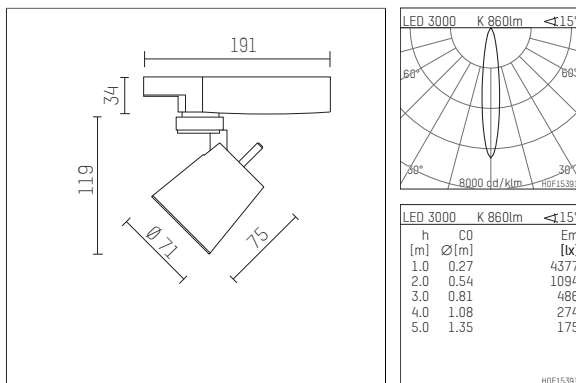

11217013 721-GA | black

gin.o 1
spotlight
LED COB | 10 W 3000 K

- spotlight gin.o 1
- with 3 circuit universal adapter (Global)
- for Hoffmeister control.x tracks
- circuit selection is possible while adapter is inserted into the track
- passive thermo management
- with LED COB 1000 lm
- colour temperature: 3000 K
- colour rendering index: CRI >90
- L90 / B10 (50.000h)
- SDCM < 2
- net luminous flux: 860 lm
- total load: 10 W
- luminous efficacy: 86,0 lm/W
- rotationsymmetrical light distribution, spot
- reflector of aluminium, silver anodised
- LED power unit integrated in adapter, electronic (POTI)
- amplitude dimming
- adapter with integrated potentiometer
- dimming range: 100-1 %
- housing of die cast aluminium
- adapter of fibreglass reinforced thermoplastic
- color-, protection- and conversionfilters are available as accessory
- length: 191 mm, height: 153 mm
- rotatable 360°, 90° tiltable
- weight: 0,87 kg
- protection rating: IP20
- protection class I
- 5 years Hoffmeister warranty
- Made in Germany
- maximum ambient temperature: 35 ° C
- certificates: manufactured according to DIN VDE 0711 / EN 60598, CE
- colour: black
- 11217013 721-GA

Additional optional accessory components

description accessory general	dimensions in mm	item number	pic.-No.
soft.shape lens for spotlights gin.a and gin.o size 1	∅: 54	104227	01
sculpture lens for spotlights gin.a and gin.o size 1	∅: 54	103428	02
prismatic glass for spotlights gin.a and gin.o size 1	∅: 54	104914	03
honeycomb louver for spotlights gin.a and gin.o size 1		103416	04
soft.spot lens for spotlights gin.a and gin.o size 1	∅: 54	103429	01