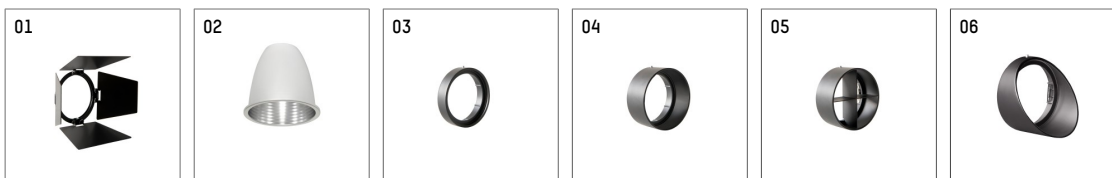

11217013 721-GA | black

gin.o 1
spotlight
LED COB | 10 W 3000 K

- spotlight gin.o 1
- with 3 circuit universal adapter (Global)
- for Hoffmeister control.x tracks
- circuit selection is possible while adapter is inserted into the track
- passive thermo management
- with LED COB 1000 lm
- colour temperature: 3000 K
- colour rendering index: CRI >90
- L90 / B10 (50.000h)
- SDCM < 2
- net luminous flux: 860 lm
- total load: 10 W
- luminous efficacy: 86,0 lm/W
- rotationsymmetrical light distribution, spot
- reflector of aluminium, silver anodised
- LED power unit integrated in adapter, electronic (POTI)
- amplitude dimming
- adapter with integrated potentiometer
- dimming range: 100-1 %
- housing of die cast aluminium
- adapter of fibreglass reinforced thermoplastic
- color-, protection- and conversionfilters are available as accessory
- length: 191 mm, height: 153 mm
- rotatable 360°, 90° tiltable
- weight: 0,87 kg
- protection rating: IP20
- protection class I
- 5 years Hoffmeister warranty
- Made in Germany
- maximum ambient temperature: 35 ° C
- certificates: manufactured according to DIN VDE 0711 / EN 60598, CE
- colour: black
- 11217013 721-GA

Additional optional accessory components

description accessory general	dimensions in mm	item number	pic.-No.
soft.shape lens for spotlights gin.a and gin.o size 1	∅: 54	104227	01
sculpture lens for spotlights gin.a and gin.o size 1	∅: 54	103428	02
prismatic glass for spotlights gin.a and gin.o size 1	∅: 54	104914	03
honeycomb louver for spotlights gin.a and gin.o size 1		103416	04
soft.spot lens for spotlights gin.a and gin.o size 1	∅: 54	103429	01