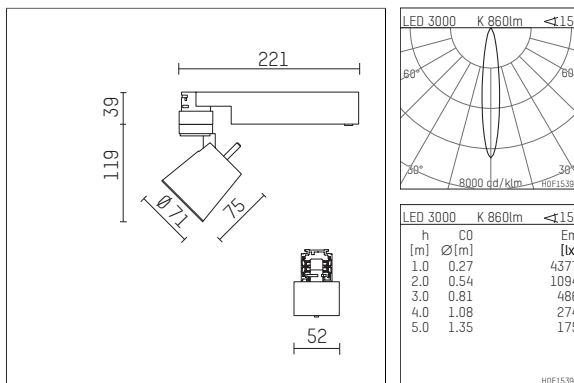

112 170 13 721 | black

gin.o 1

spotlight

LED COB | 10 W 3000 K

- spotlight gin.o 1
- with 3 circuit universal adapter
- for Hoffmeister control.x tracks
- circuit selection is possible while adapter is inserted into the track
- passive thermo management
- with LED COB 1000 lm
- colour temperature: 3000 K
- colour rendering index: CRI >90
- L90 / B10 (50.000h)
- SDCM < 2
- net luminous flux: 860 lm
- total load: 10 W
- luminous efficacy: 86,0 lm/W
- rotationsymmetrical light distribution, spot
- reflector of aluminium, silver anodised
- LED power unit integrated in adapter, electronic (POTI)
- amplitude dimming
- adapter with integrated potentiometer
- dimming range: 100-1 %
- housing of die cast aluminium
- adapter of fibreglass reinforced thermoplastic
- color-, protection- and conversionfilters are available as accessory
- length: 221 mm, width: 52 mm, height: 158 mm
- rotatable 360°, 90° tiltable
- weight: 0,87 kg
- protection rating: IP20
- protection class I
- 5 years Hoffmeister warranty
- Made in Germany
- maximum ambient temperature: 35 ° C
- certificates: manufactured according to DIN VDE 0711 / EN 60598, CE
- colour: black
- 112 170 13 721

Additional optional accessory components

description accessory general	dimensions in mm	item number	pic.-No.
soft.shape lens for spotlights gin.a and gin.o size 1	Ø: 54	104227	01
sculpture lens for spotlights gin.a and gin.o size 1	Ø: 54	103428	02
prismatic glass for spotlights gin.a and gin.o size 1	Ø: 54	104914	03
honeycomb louver for spotlights gin.a and gin.o size 1		103416	04
soft.spot lens for spotlights gin.a and gin.o size 1	Ø: 54	103429	01