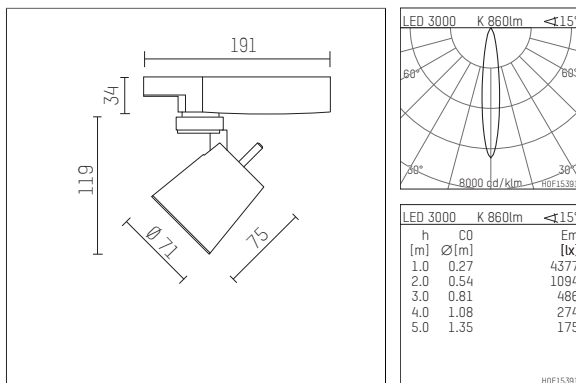

## 11217013 906-GA | silver

gin.o 1

spotlight

LED COB | 10 W 3000 K

- spotlight gin.o 1
- with 3 circuit universal adapter (Global)
- for Hoffmeister control.x tracks
- circuit selection is possible while adapter is inserted into the track
- passive thermo management
- with LED COB 1000 lm
- colour temperature: 3000 K
- colour rendering index: CRI >90
- L90 / B10 (50.000h)
- SDCM < 2
- net luminous flux: 860 lm
- total load: 10 W
- luminous efficacy: 86,0 lm/W
- rotationsymmetrical light distribution, spot
- reflector of aluminium, silver anodised
- LED power unit integrated in adapter, electronic (POTI)
- amplitude dimming
- adapter with integrated potentiometer
- dimming range: 100-1 %
- housing of die cast aluminium
- adapter of fibreglass reinforced thermoplastic
- color-, protection- and conversionfilters are available as accessory
- length: 191 mm, height: 153 mm
- rotatable 360°, 90° tiltable
- weight: 0,87 kg
- protection rating: IP20
- protection class I
- 5 years Hoffmeister warranty
- Made in Germany
- maximum ambient temperature: 35 ° C
- certificates: manufactured according to DIN VDE 0711 / EN 60598, CE
- colour: silver
- 11217013 906-GA

### Additional optional accessory components

description accessory general	dimensions in mm	item number	pic.-No.
soft.shape lens for spotlights gin.a and gin.o size 1	∅: 54	104227	01
sculpture lens for spotlights gin.a and gin.o size 1	∅: 54	103428	02
prismatic glass for spotlights gin.a and gin.o size 1	∅: 54	104914	03
honeycomb louver for spotlights gin.a and gin.o size 1		103416	04
soft.spot lens for spotlights gin.a and gin.o size 1	∅: 54	103429	01