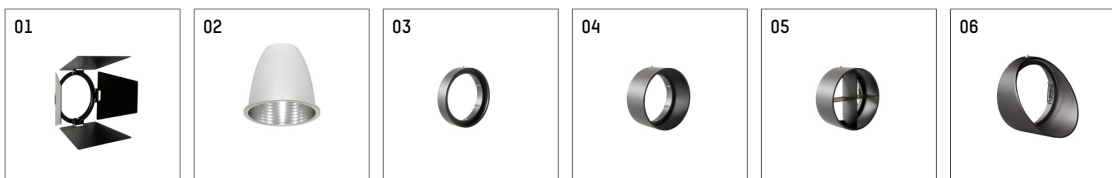

**112 170 13 906 | silver**

gin.o 1  
spotlight  
LED COB | 10 W 3000 K

- spotlight gin.o 1
- with 3 circuit universal adapter
- for Hoffmeister control.x tracks
- circuit selection is possible while adapter is inserted into the track
- passive thermo management
- with LED COB 1000 lm
- colour temperature: 3000 K
- colour rendering index: CRI >90
- L90 / B10 (50.000h)
- SDCM < 2
- net luminous flux: 860 lm
- total load: 10 W
- luminous efficacy: 86,0 lm/W
- rotationsymmetrical light distribution, spot
- reflector of aluminium, silver anodised
- LED power unit integrated in adapter, electronic (POTI)
- amplitude dimming
- adapter with integrated potentiometer
- dimming range: 100-1 %
- housing of die cast aluminium
- adapter of fibreglass reinforced thermoplastic
- color-, protection- and conversionfilters are available as accessory
- length: 221 mm, width: 52 mm, height: 158 mm
- rotatable 360°, 90° tiltable
- weight: 0,87 kg
- protection rating: IP20
- protection class I
- 5 years Hoffmeister warranty
- Made in Germany
- maximum ambient temperature: 35 ° C
- certificates: manufactured according to DIN VDE 0711 / EN 60598, CE
- colour: silver
- 112 170 13 906

### Additional optional accessory components

description accessory general	dimensions in mm	item number	pic.-No.
soft.shape lens for spotlights gin.a and gin.o size 1	Ø: 54	104227	01
sculpture lens for spotlights gin.a and gin.o size 1	Ø: 54	103428	02
prismatic glass for spotlights gin.a and gin.o size 1	Ø: 54	104914	03
honeycomb louver for spotlights gin.a and gin.o size 1		103416	04
soft.spot lens for spotlights gin.a and gin.o size 1	Ø: 54	103429	01