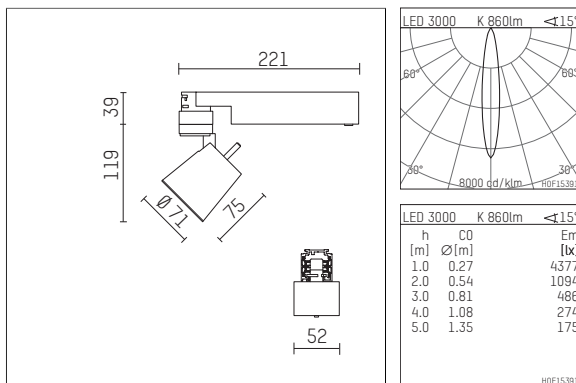

**112 170 13 906 | silver**

gin.o 1  
spotlight  
LED COB | 10 W 3000 K

- spotlight gin.o 1
- with 3 circuit universal adapter
- for Hoffmeister control.x tracks
- circuit selection is possible while adapter is inserted into the track
- passive thermo management
- with LED COB 1000 lm
- colour temperature: 3000 K
- colour rendering index: CRI >90
- L90 / B10 (50.000h)
- SDCM < 2
- net luminous flux: 860 lm
- total load: 10 W
- luminous efficacy: 86,0 lm/W
- rotationsymmetrical light distribution, spot
- reflector of aluminium, silver anodised
- LED power unit integrated in adapter, electronic (POTI)
- amplitude dimming
- adapter with integrated potentiometer
- dimming range: 100-1 %
- housing of die cast aluminium
- adapter of fibreglass reinforced thermoplastic
- color-, protection- and conversionfilters are available as accessory
- length: 221 mm, width: 52 mm, height: 158 mm
- rotatable 360°, 90° tiltable
- weight: 0,87 kg
- protection rating: IP20
- protection class I
- 5 years Hoffmeister warranty
- Made in Germany
- maximum ambient temperature: 35 ° C
- certificates: manufactured according to DIN VDE 0711 / EN 60598, CE
- colour: silver
- 112 170 13 906

### Additional optional accessory components

description accessory general	dimensions in mm	item number	pic.-No.
soft.shape lens for spotlights gin.a and gin.o size 1	Ø: 54	104227	01
sculpture lens for spotlights gin.a and gin.o size 1	Ø: 54	103428	02
prismatic glass for spotlights gin.a and gin.o size 1	Ø: 54	104914	03
honeycomb louver for spotlights gin.a and gin.o size 1		103416	04
soft.spot lens for spotlights gin.a and gin.o size 1	Ø: 54	103429	01