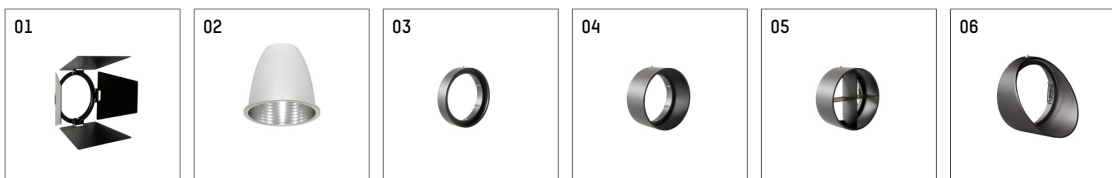

112 170 13 910 | white

gin.o 1

spotlight

LED COB | 10 W 3000 K

- spotlight gin.o 1
- with 3 circuit universal adapter
- for Hoffmeister control.x tracks
- circuit selection is possible while adapter is inserted into the track
- passive thermo management
- with LED COB 1000 lm
- colour temperature: 3000 K
- colour rendering index: CRI >90
- L90 / B10 (50.000h)
- SDCM < 2
- net luminous flux: 860 lm
- total load: 10 W
- luminous efficacy: 86,0 lm/W
- rotationsymmetrical light distribution, spot
- reflector of aluminium, silver anodised
- LED power unit integrated in adapter, electronic (POTI)
- amplitude dimming
- adapter with integrated potentiometer
- dimming range: 100-1 %
- housing of die cast aluminium
- adapter of fibreglass reinforced thermoplastic
- color-, protection- and conversionfilters are available as accessory
- length: 221 mm, width: 52 mm, height: 158 mm
- rotatable 360°, 90° tiltable
- weight: 0,87 kg
- protection rating: IP20
- protection class I
- 5 years Hoffmeister warranty
- Made in Germany
- maximum ambient temperature: 35 ° C
- certificates: manufactured according to DIN VDE 0711 / EN 60598, CE
- colour: white
- 112 170 13 910

Additional optional accessory components

description accessory general	dimensions in mm	item number	pic.-No.
soft.shape lens for spotlights gin.a and gin.o size 1	Ø: 54	104227	01
sculpture lens for spotlights gin.a and gin.o size 1	Ø: 54	103428	02
prismatic glass for spotlights gin.a and gin.o size 1	Ø: 54	104914	03
honeycomb louver for spotlights gin.a and gin.o size 1		103416	04
soft.spot lens for spotlights gin.a and gin.o size 1	Ø: 54	103429	01