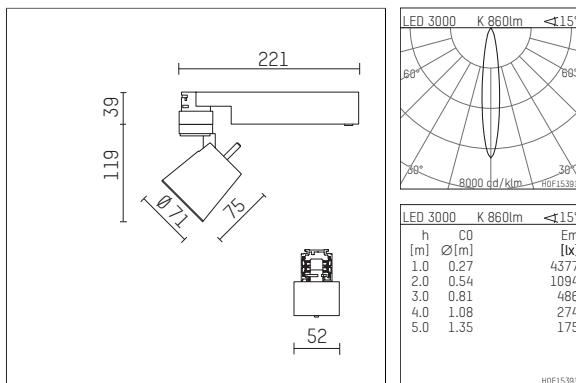

112 170 13 910 | white

gin.o 1

spotlight

LED COB | 10 W 3000 K

- spotlight gin.o 1
- with 3 circuit universal adapter
- for Hoffmeister control.x tracks
- circuit selection is possible while adapter is inserted into the track
- passive thermo management
- with LED COB 1000 lm
- colour temperature: 3000 K
- colour rendering index: CRI >90
- L90 / B10 (50.000h)
- SDCM < 2
- net luminous flux: 860 lm
- total load: 10 W
- luminous efficacy: 86,0 lm/W
- rotationsymmetrical light distribution, spot
- reflector of aluminium, silver anodised
- LED power unit integrated in adapter, electronic (POTI)
- amplitude dimming
- adapter with integrated potentiometer
- dimming range: 100-1 %
- housing of die cast aluminium
- adapter of fibreglass reinforced thermoplastic
- color-, protection- and conversionfilters are available as accessory
- length: 221 mm, width: 52 mm, height: 158 mm
- rotatable 360°, 90° tiltable
- weight: 0,87 kg
- protection rating: IP20
- protection class I
- 5 years Hoffmeister warranty
- Made in Germany
- maximum ambient temperature: 35 ° C
- certificates: manufactured according to DIN VDE 0711 / EN 60598, CE
- colour: white
- 112 170 13 910

Additional optional accessory components

description accessory general	dimensions in mm	item number	pic.-No.
soft.shape lens for spotlights gin.a and gin.o size 1	Ø: 54	104227	01
sculpture lens for spotlights gin.a and gin.o size 1	Ø: 54	103428	02
prismatic glass for spotlights gin.a and gin.o size 1	Ø: 54	104914	03
honeycomb louver for spotlights gin.a and gin.o size 1		103416	04
soft.spot lens for spotlights gin.a and gin.o size 1	Ø: 54	103429	01