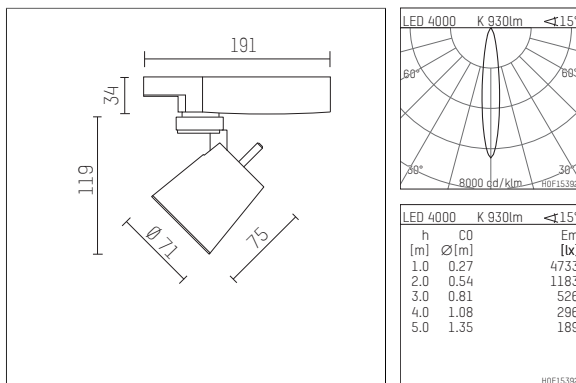

11217014 721-GA | black

gin.o 1
spotlight
LED COB | 10 W 4000 K

- spotlight gin.o 1
- with 3 circuit universal adapter (Global)
- for Hoffmeister control.x tracks
- circuit selection is possible while adapter is inserted into the track
- passive thermo management
- with LED COB 1000 lm
- colour temperature: 4000 K
- colour rendering index: CRI >90
- L90 / B10 (50.000h)
- SDCM < 2
- net luminous flux: 930 lm
- total load: 10 W
- luminous efficacy: 93,0 lm/W
- rotationsymmetrical light distribution, spot
- reflector of aluminium, silver anodised
- LED power unit integrated in adapter, electronic (POTI)
- amplitude dimming
- adapter with integrated potentiometer
- dimming range: 100-1 %
- housing of die cast aluminium
- adapter of fibreglass reinforced thermoplastic
- color-, protection- and conversionfilters are available as accessory
- length: 191 mm, height: 153 mm
- rotatable 360°, 90° tiltable
- weight: 0,87 kg
- protection rating: IP20
- protection class I
- 5 years Hoffmeister warranty
- Made in Germany
- maximum ambient temperature: 35 ° C
- certificates: manufactured according to DIN VDE 0711 / EN 60598, CE
- colour: black
- 11217014 721-GA

Additional optional accessory components

description accessory general	dimensions in mm	item number	pic.-No.
soft.shape lens for spotlights gin.a and gin.o size 1	Ø: 54	104227	01
sculpture lens for spotlights gin.a and gin.o size 1	Ø: 54	103428	02
prismatic glass for spotlights gin.a and gin.o size 1	Ø: 54	104914	03
honeycomb louver for spotlights gin.a and gin.o size 1		103416	04
soft.spot lens for spotlights gin.a and gin.o size 1	Ø: 54	103429	01