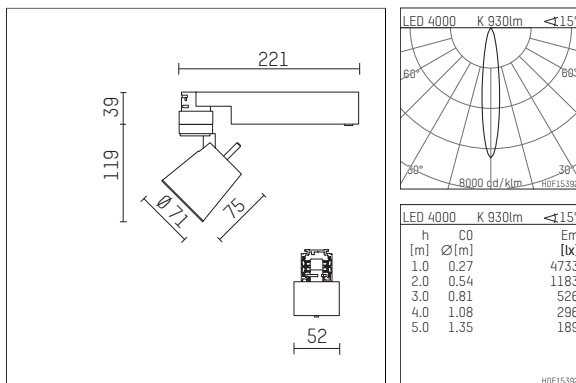

112 170 14 721 | black

gin.o 1

spotlight

LED COB | 10 W 4000 K

- spotlight gin.o 1
- with 3 circuit universal adapter
- for Hoffmeister control.x tracks
- circuit selection is possible while adapter is inserted into the track
- passive thermo management
- with LED COB 1000 lm
- colour temperature: 4000 K
- colour rendering index: CRI >90
- L90 / B10 (50.000h)
- SDCM < 2
- net luminous flux: 930 lm
- total load: 10 W
- luminous efficacy: 93,0 lm/W
- rotationsymmetrical light distribution, spot
- reflector of aluminium, silver anodised
- LED power unit integrated in adapter, electronic (POTI)
- amplitude dimming
- adapter with integrated potentiometer
- dimming range: 100-1 %
- housing of die cast aluminium
- adapter of fibreglass reinforced thermoplastic
- color-, protection- and conversionfilters are available as accessory
- length: 221 mm, width: 52 mm, height: 158 mm
- rotatable 360°, 90° tiltable
- weight: 0,87 kg
- protection rating: IP20
- protection class I
- 5 years Hoffmeister warranty
- Made in Germany
- maximum ambient temperature: 35 ° C
- certificates: manufactured according to DIN VDE 0711 / EN 60598, CE
- colour: black
- 112 170 14 721

Additional optional accessory components

description accessory general	dimensions in mm	item number	pic.-No.
soft.shape lens for spotlights gin.a and gin.o size 1	Ø: 54	104227	01
sculpture lens for spotlights gin.a and gin.o size 1	Ø: 54	103428	02
prismatic glass for spotlights gin.a and gin.o size 1	Ø: 54	104914	03
honeycomb louver for spotlights gin.a and gin.o size 1		103416	04
soft.spot lens for spotlights gin.a and gin.o size 1	Ø: 54	103429	01