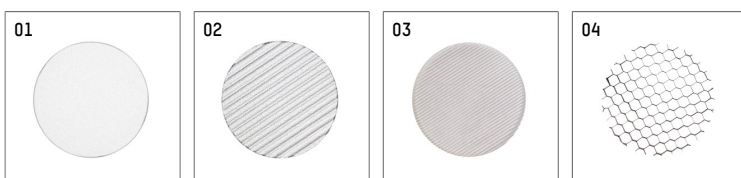

11217014 906-GA | silver

gin.o 1

spotlight

LED COB | 10 W 4000 K

- spotlight gin.o 1
- with 3 circuit universal adapter (Global)
- for Hoffmeister control.x tracks
- circuit selection is possible while adapter is inserted into the track
- passive thermo management
- with LED COB 1000 lm
- colour temperature: 4000 K
- colour rendering index: CRI >90
- L90 / B10 (50.000h)
- SDCM < 2
- net luminous flux: 930 lm
- total load: 10 W
- luminous efficacy: 93,0 lm/W
- rotationsymmetrical light distribution, spot
- reflector of aluminium, silver anodised
- LED power unit integrated in adapter, electronic (POTI)
- amplitude dimming
- adapter with integrated potentiometer
- dimming range: 100-1 %
- housing of die cast aluminium
- adapter of fibreglass reinforced thermoplastic
- color-, protection- and conversionfilters are available as accessory
- length: 191 mm, height: 153 mm
- rotatable 360°, 90° tiltable
- weight: 0,87 kg
- protection rating: IP20
- protection class I
- 5 years Hoffmeister warranty
- Made in Germany
- maximum ambient temperature: 35 ° C
- certificates: manufactured according to DIN VDE 0711 / EN 60598, CE
- colour: silver
- 11217014 906-GA

Additional optional accessory components

description accessory general	dimensions in mm	item number	pic.-No.
soft.shape lens for spotlights gin.a and gin.o size 1	∅: 54	104227	01
sculpture lens for spotlights gin.a and gin.o size 1	∅: 54	103428	02
prismatic glass for spotlights gin.a and gin.o size 1	∅: 54	104914	03
honeycomb louver for spotlights gin.a and gin.o size 1		103416	04
soft.spot lens for spotlights gin.a and gin.o size 1	∅: 54	103429	01