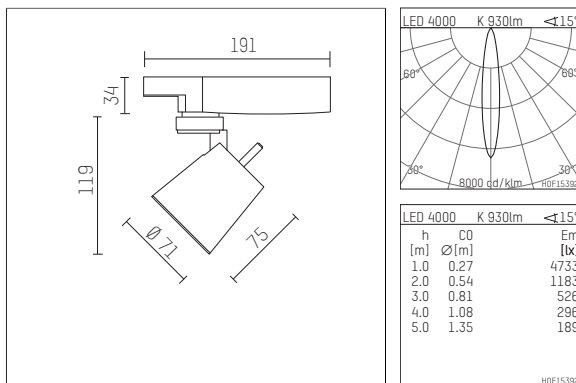

11217014 906-GA | silver

gin.o 1

spotlight

LED COB | 10 W 4000 K

- spotlight gin.o 1
- with 3 circuit universal adapter (Global)
- for Hoffmeister control.x tracks
- circuit selection is possible while adapter is inserted into the track
- passive thermo management
- with LED COB 1000 lm
- colour temperature: 4000 K
- colour rendering index: CRI >90
- L90 / B10 (50.000h)
- SDCM < 2
- net luminous flux: 930 lm
- total load: 10 W
- luminous efficacy: 93,0 lm/W
- rotationsymmetrical light distribution, spot
- reflector of aluminium, silver anodised
- LED power unit integrated in adapter, electronic (POTI)
- amplitude dimming
- adapter with integrated potentiometer
- dimming range: 100-1 %
- housing of die cast aluminium
- adapter of fibreglass reinforced thermoplastic
- color-, protection- and conversionfilters are available as accessory
- length: 191 mm, height: 153 mm
- rotatable 360°, 90° tiltable
- weight: 0,87 kg
- protection rating: IP20
- protection class I
- 5 years Hoffmeister warranty
- Made in Germany
- maximum ambient temperature: 35 ° C
- certificates: manufactured according to DIN VDE 0711 / EN 60598, CE
- colour: silver
- 11217014 906-GA

Additional optional accessory components

description accessory general	dimensions in mm	item number	pic.-No.
soft.shape lens for spotlights gin.a and gin.o size 1	∅: 54	104227	01
sculpture lens for spotlights gin.a and gin.o size 1	∅: 54	103428	02
prismatic glass for spotlights gin.a and gin.o size 1	∅: 54	104914	03
honeycomb louver for spotlights gin.a and gin.o size 1		103416	04
soft.spot lens for spotlights gin.a and gin.o size 1	∅: 54	103429	01