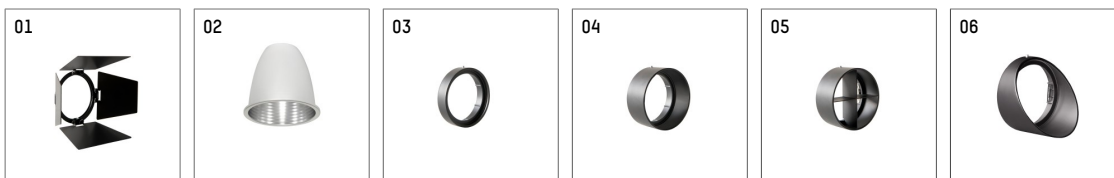

11217014 906-GA | silver

gin.o 1

spotlight

LED COB | 10 W 4000 K

- spotlight gin.o 1
- with 3 circuit universal adapter (Global)
- for Hoffmeister control.x tracks
- circuit selection is possible while adapter is inserted into the track
- passive thermo management
- with LED COB 1000 lm
- colour temperature: 4000 K
- colour rendering index: CRI >90
- L90 / B10 (50.000h)
- SDCM < 2
- net luminous flux: 930 lm
- total load: 10 W
- luminous efficacy: 93,0 lm/W
- rotationsymmetrical light distribution, spot
- reflector of aluminium, silver anodised
- LED power unit integrated in adapter, electronic (POTI)
- amplitude dimming
- adapter with integrated potentiometer
- dimming range: 100-1 %
- housing of die cast aluminium
- adapter of fibreglass reinforced thermoplastic
- color-, protection- and conversionfilters are available as accessory
- length: 191 mm, height: 153 mm
- rotatable 360°, 90° tiltable
- weight: 0,87 kg
- protection rating: IP20
- protection class I
- 5 years Hoffmeister warranty
- Made in Germany
- maximum ambient temperature: 35 ° C
- certificates: manufactured according to DIN VDE 0711 / EN 60598, CE
- colour: silver
- 11217014 906-GA

Additional optional accessory components

description accessory general	dimensions in mm	item number	pic.-No.
soft.shape lens for spotlights gin.a and gin.o size 1	∅: 54	104227	01
sculpture lens for spotlights gin.a and gin.o size 1	∅: 54	103428	02
prismatic glass for spotlights gin.a and gin.o size 1	∅: 54	104914	03
honeycomb louver for spotlights gin.a and gin.o size 1		103416	04
soft.spot lens for spotlights gin.a and gin.o size 1	∅: 54	103429	01