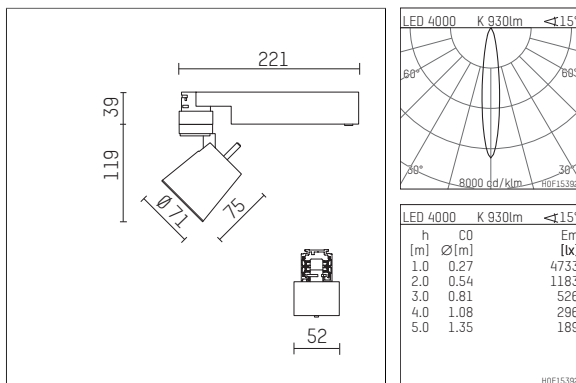

112 170 14 906 | silver

gin.o 1
spotlight
LED COB | 10 W 4000 K

- spotlight gin.o 1
- with 3 circuit universal adapter
- for Hoffmeister control.x tracks
- circuit selection is possible while adapter is inserted into the track
- passive thermo management
- with LED COB 1000 lm
- colour temperature: 4000 K
- colour rendering index: CRI >90
- L90 / B10 (50.000h)
- SDCM < 2
- net luminous flux: 930 lm
- total load: 10 W
- luminous efficacy: 93,0 lm/W
- rotationsymmetrical light distribution, spot
- reflector of aluminium, silver anodised
- LED power unit integrated in adapter, electronic (POTI)
- amplitude dimming
- adapter with integrated potentiometer
- dimming range: 100-1 %
- housing of die cast aluminium
- adapter of fibreglass reinforced thermoplastic
- color-, protection- and conversionfilters are available as accessory
- length: 221 mm, width: 52 mm, height: 158 mm
- rotatable 360°, 90° tiltable
- weight: 0,87 kg
- protection rating: IP20
- protection class I
- 5 years Hoffmeister warranty
- Made in Germany
- maximum ambient temperature: 35 ° C
- certificates: manufactured according to DIN VDE 0711 / EN 60598, CE
- colour: silver
- 112 170 14 906

Additional optional accessory components

description accessory general	dimensions in mm	item number	pic.-No.
soft.shape lens for spotlights gin.a and gin.o size 1	∅: 54	104227	01
sculpture lens for spotlights gin.a and gin.o size 1	∅: 54	103428	02
prismatic glass for spotlights gin.a and gin.o size 1	∅: 54	104914	03
honeycomb louver for spotlights gin.a and gin.o size 1		103416	04
soft.spot lens for spotlights gin.a and gin.o size 1	∅: 54	103429	01