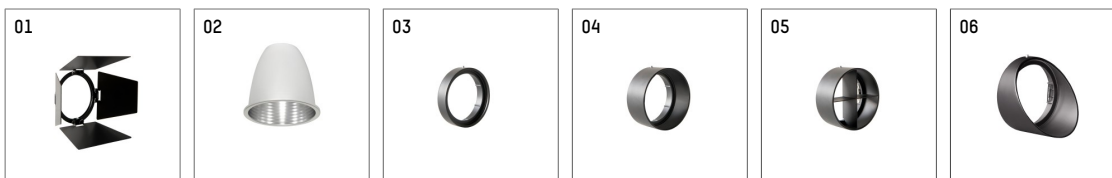

112 170 14 906 | silver

gin.o 1
spotlight
LED COB | 10 W 4000 K

- spotlight gin.o 1
- with 3 circuit universal adapter
- for Hoffmeister control.x tracks
- circuit selection is possible while adapter is inserted into the track
- passive thermo management
- with LED COB 1000 lm
- colour temperature: 4000 K
- colour rendering index: CRI >90
- L90 / B10 (50.000h)
- SDCM < 2
- net luminous flux: 930 lm
- total load: 10 W
- luminous efficacy: 93,0 lm/W
- rotationsymmetrical light distribution, spot
- reflector of aluminium, silver anodised
- LED power unit integrated in adapter, electronic (POTI)
- amplitude dimming
- adapter with integrated potentiometer
- dimming range: 100-1 %
- housing of die cast aluminium
- adapter of fibreglass reinforced thermoplastic
- color-, protection- and conversionfilters are available as accessory
- length: 221 mm, width: 52 mm, height: 158 mm
- rotatable 360°, 90° tiltable
- weight: 0,87 kg
- protection rating: IP20
- protection class I
- 5 years Hoffmeister warranty
- Made in Germany
- maximum ambient temperature: 35 ° C
- certificates: manufactured according to DIN VDE 0711 / EN 60598, CE
- colour: silver
- 112 170 14 906

Additional optional accessory components

description accessory general	dimensions in mm	item number	pic.-No.
soft.shape lens for spotlights gin.a and gin.o size 1	∅: 54	104227	01
sculpture lens for spotlights gin.a and gin.o size 1	∅: 54	103428	02
prismatic glass for spotlights gin.a and gin.o size 1	∅: 54	104914	03
honeycomb louver for spotlights gin.a and gin.o size 1		103416	04
soft.spot lens for spotlights gin.a and gin.o size 1	∅: 54	103429	01