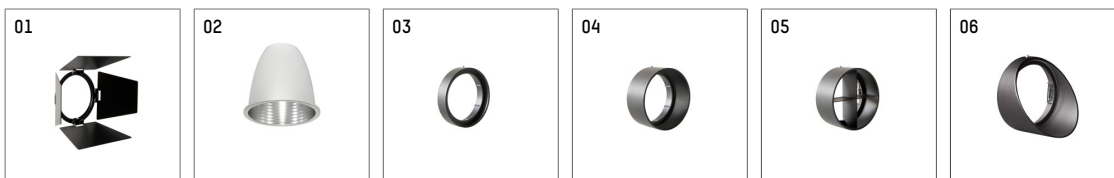

11217014 910-GA | white

gin.o 1
spotlight
LED COB | 10 W 4000 K

- spotlight gin.o 1
- with 3 circuit universal adapter (Global)
- for Hoffmeister control.x tracks
- circuit selection is possible while adapter is inserted into the track
- passive thermo management
- with LED COB 1000 lm
- colour temperature: 4000 K
- colour rendering index: CRI >90
- L90 / B10 (50.000h)
- SDCM < 2
- net luminous flux: 930 lm
- total load: 10 W
- luminous efficacy: 93,0 lm/W
- rotationsymmetrical light distribution, spot
- reflector of aluminium, silver anodised
- LED power unit integrated in adapter, electronic (POTI)
- amplitude dimming
- adapter with integrated potentiometer
- dimming range: 100-1 %
- housing of die cast aluminium
- adapter of fibreglass reinforced thermoplastic
- color-, protection- and conversionfilters are available as accessory
- length: 191 mm, height: 153 mm
- rotatable 360°, 90° tiltable
- weight: 0,87 kg
- protection rating: IP20
- protection class I
- 5 years Hoffmeister warranty
- Made in Germany
- maximum ambient temperature: 35 ° C
- certificates: manufactured according to DIN VDE 0711 / EN 60598, CE
- colour: white
- 11217014 910-GA

- Overview of accessories on the following page / s

11217014 910-GA
accessory

Optional accessories

description accessory general	dimensions in mm	item number	pic.-No.
antiglare flaps for spotlights gin.a and gin.o size 1		103406	01
changable reflector medium for gin.o 1		112 171 00 000	02
changable reflector flood for gin.o 1		112 172 00 000	02
connection ring suitable for attachment of accessories for spotlights gin.a and gin.o size 1		103415	03
tube screen suitable for attachment of accessories for spotlights gin.a and gin.o size 1		103412	04
connection tube with cross louver suitable for attachment of accessories for spotlights gin.a and gin.o size 1		103409	05
visor suitable for attachment of accessories for spotlights gin.a and gin.o size 1		104747	06