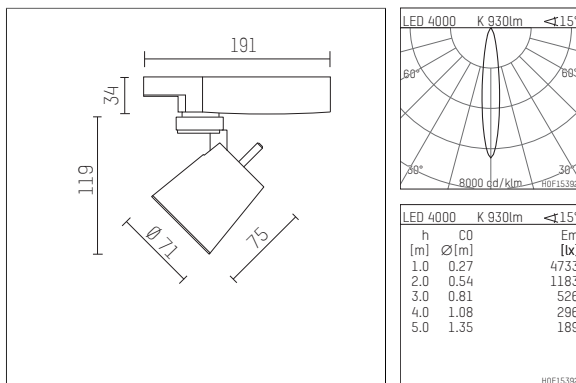

11217014 910-GA | white

gin.o 1
spotlight
LED COB | 10 W 4000 K

- spotlight gin.o 1
- with 3 circuit universal adapter (Global)
- for Hoffmeister control.x tracks
- circuit selection is possible while adapter is inserted into the track
- passive thermo management
- with LED COB 1000 lm
- colour temperature: 4000 K
- colour rendering index: CRI >90
- L90 / B10 (50.000h)
- SDCM < 2
- net luminous flux: 930 lm
- total load: 10 W
- luminous efficacy: 93,0 lm/W
- rotationsymmetrical light distribution, spot
- reflector of aluminium, silver anodised
- LED power unit integrated in adapter, electronic (POTI)
- amplitude dimming
- adapter with integrated potentiometer
- dimming range: 100-1 %
- housing of die cast aluminium
- adapter of fibreglass reinforced thermoplastic
- color-, protection- and conversionfilters are available as accessory
- length: 191 mm, height: 153 mm
- rotatable 360°, 90° tiltable
- weight: 0,87 kg
- protection rating: IP20
- protection class I
- 5 years Hoffmeister warranty
- Made in Germany
- maximum ambient temperature: 35 ° C
- certificates: manufactured according to DIN VDE 0711 / EN 60598, CE
- colour: white
- 11217014 910-GA

Additional optional accessory components

description accessory general	dimensions in mm	item number	pic.-No.
soft.shape lens for spotlights gin.a and gin.o size 1	Ø: 54	104227	01
sculpture lens for spotlights gin.a and gin.o size 1	Ø: 54	103428	02
prismatic glass for spotlights gin.a and gin.o size 1	Ø: 54	104914	03
honeycomb louver for spotlights gin.a and gin.o size 1		103416	04
soft.spot lens for spotlights gin.a and gin.o size 1	Ø: 54	103429	01