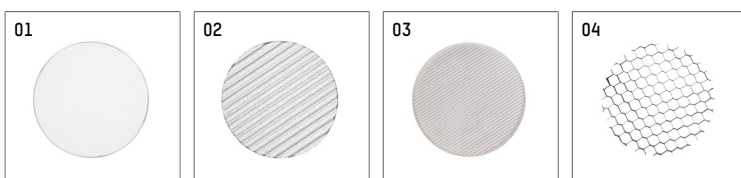

11217014 910-GA | white

gin.o 1
spotlight
LED COB | 10 W 4000 K

- spotlight gin.o 1
- with 3 circuit universal adapter (Global)
- for Hoffmeister control.x tracks
- circuit selection is possible while adapter is inserted into the track
- passive thermo management
- with LED COB 1000 lm
- colour temperature: 4000 K
- colour rendering index: CRI >90
- L90 / B10 (50.000h)
- SDCM < 2
- net luminous flux: 930 lm
- total load: 10 W
- luminous efficacy: 93,0 lm/W
- rotationsymmetrical light distribution, spot
- reflector of aluminium, silver anodised
- LED power unit integrated in adapter, electronic (POTI)
- amplitude dimming
- adapter with integrated potentiometer
- dimming range: 100-1 %
- housing of die cast aluminium
- adapter of fibreglass reinforced thermoplastic
- color-, protection- and conversionfilters are available as accessory
- length: 191 mm, height: 153 mm
- rotatable 360°, 90° tiltable
- weight: 0,87 kg
- protection rating: IP20
- protection class I
- 5 years Hoffmeister warranty
- Made in Germany
- maximum ambient temperature: 35 ° C
- certificates: manufactured according to DIN VDE 0711 / EN 60598, CE
- colour: white
- 11217014 910-GA

Additional optional accessory components

description accessory general	dimensions in mm	item number	pic.-No.
soft.shape lens for spotlights gin.a and gin.o size 1	Ø: 54	104227	01
sculpture lens for spotlights gin.a and gin.o size 1	Ø: 54	103428	02
prismatic glass for spotlights gin.a and gin.o size 1	Ø: 54	104914	03
honeycomb louver for spotlights gin.a and gin.o size 1		103416	04
soft.spot lens for spotlights gin.a and gin.o size 1	Ø: 54	103429	01