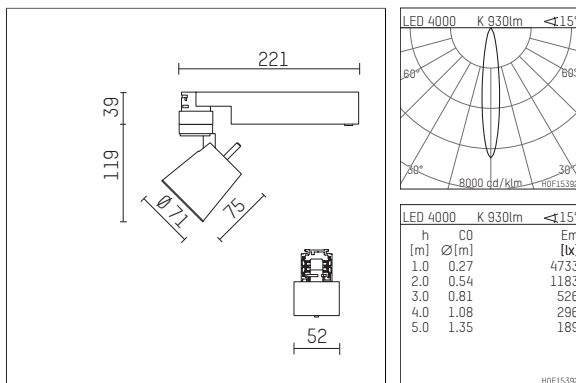

112 170 14 910 | white

gin.o 1

spotlight

LED COB | 10 W 4000 K

- spotlight gin.o 1
- with 3 circuit universal adapter
- for Hoffmeister control.x tracks
- circuit selection is possible while adapter is inserted into the track
- passive thermo management
- with LED COB 1000 lm
- colour temperature: 4000 K
- colour rendering index: CRI >90
- L90 / B10 (50.000h)
- SDCM < 2
- net luminous flux: 930 lm
- total load: 10 W
- luminous efficacy: 93,0 lm/W
- rotationsymmetrical light distribution, spot
- reflector of aluminium, silver anodised
- LED power unit integrated in adapter, electronic (POTI)
- amplitude dimming
- adapter with integrated potentiometer
- dimming range: 100-1 %
- housing of die cast aluminium
- adapter of fibreglass reinforced thermoplastic
- color-, protection- and conversionfilters are available as accessory
- length: 221 mm, width: 52 mm, height: 158 mm
- rotatable 360°, 90° tiltable
- weight: 0,87 kg
- protection rating: IP20
- protection class I
- 5 years Hoffmeister warranty
- Made in Germany
- maximum ambient temperature: 35 ° C
- certificates: manufactured according to DIN VDE 0711 / EN 60598, CE
- colour: white
- 112 170 14 910

Additional optional accessory components

description accessory general	dimensions in mm	item number	pic.-No.
soft.shape lens for spotlights gin.a and gin.o size 1	∅: 54	104227	01
sculpture lens for spotlights gin.a and gin.o size 1	∅: 54	103428	02
prismatic glass for spotlights gin.a and gin.o size 1	∅: 54	104914	03
honeycomb louver for spotlights gin.a and gin.o size 1		103416	04
soft.spot lens for spotlights gin.a and gin.o size 1	∅: 54	103429	01