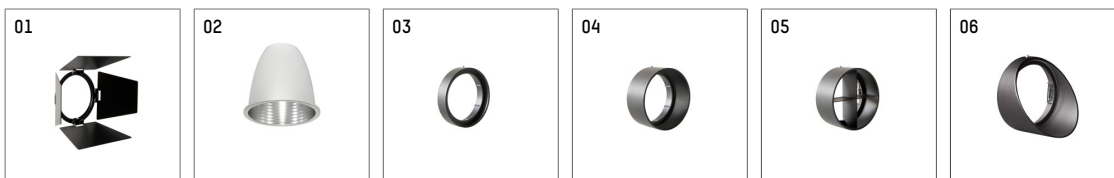

112 170 14 910 | white

gin.o 1

spotlight

LED COB | 10 W 4000 K

- spotlight gin.o 1
- with 3 circuit universal adapter
- for Hoffmeister control.x tracks
- circuit selection is possible while adapter is inserted into the track
- passive thermo management
- with LED COB 1000 lm
- colour temperature: 4000 K
- colour rendering index: CRI >90
- L90 / B10 (50.000h)
- SDCM < 2
- net luminous flux: 930 lm
- total load: 10 W
- luminous efficacy: 93,0 lm/W
- rotationsymmetrical light distribution, spot
- reflector of aluminium, silver anodised
- LED power unit integrated in adapter, electronic (POTI)
- amplitude dimming
- adapter with integrated potentiometer
- dimming range: 100-1 %
- housing of die cast aluminium
- adapter of fibreglass reinforced thermoplastic
- color-, protection- and conversionfilters are available as accessory
- length: 221 mm, width: 52 mm, height: 158 mm
- rotatable 360°, 90° tiltable
- weight: 0,87 kg
- protection rating: IP20
- protection class I
- 5 years Hoffmeister warranty
- Made in Germany
- maximum ambient temperature: 35 ° C
- certificates: manufactured according to DIN VDE 0711 / EN 60598, CE
- colour: white
- 112 170 14 910

Additional optional accessory components

description accessory general	dimensions in mm	item number	pic.-No.
soft.shape lens for spotlights gin.a and gin.o size 1	∅: 54	104227	01
sculpture lens for spotlights gin.a and gin.o size 1	∅: 54	103428	02
prismatic glass for spotlights gin.a and gin.o size 1	∅: 54	104914	03
honeycomb louver for spotlights gin.a and gin.o size 1		103416	04
soft.spot lens for spotlights gin.a and gin.o size 1	∅: 54	103429	01