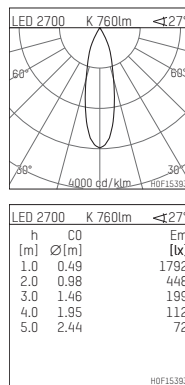

11217112 721-GA | black

gin.o 1
spotlight
LED COB | 10 W 2700 K

- spotlight gin.o 1
- with 3 circuit universal adapter (Global)
- for Hoffmeister control.x tracks
- circuit selection is possible while adapter is inserted into the track
- passive thermo management
- with LED COB 1000 lm
- colour temperature: 2700 K
- colour rendering index: CRI >90
- L90 / B10 (50.000h)
- SDCM < 2
- net luminous flux: 760 lm
- total load: 10 W
- luminous efficacy: 76,0 lm/W
- rotationsymmetrical light distribution, medium
- reflector of aluminium, silver anodised
- LED power unit integrated in adapter, electronic (POTI)
- amplitude dimming
- adapter with integrated potentiometer
- dimming range: 100-1 %
- housing of die cast aluminium
- adapter of fibreglass reinforced thermoplastic
- color-, protection- and conversionfilters are available as accessory
- length: 191 mm, height: 153 mm
- rotatable 360°, 90° tiltable
- weight: 0,87 kg
- protection rating: IP20
- 5 years Hoffmeister warranty
- Made in Germany
- maximum ambient temperature: 35 ° C
- certificates: manufactured according to DIN VDE 0711 / EN 60598, CE
- colour: black
- 11217112 721-GA