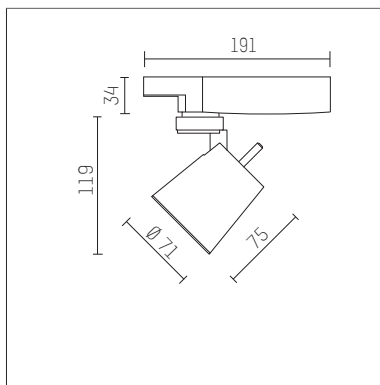

11217112 721-GA | black

gin.o 1
spotlight
LED COB | 10 W 2700 K

- spotlight gin.o 1
- with 3 circuit universal adapter (Global)
- for Hoffmeister control.x tracks
- circuit selection is possible while adapter is inserted into the track
- passive thermo management
- with LED COB 1000 lm
- colour temperature: 2700 K
- colour rendering index: CRI >90
- L90 / B10 (50.000h)
- SDCM < 2
- net luminous flux: 760 lm
- total load: 10 W
- luminous efficacy: 76,0 lm/W
- rotationsymmetrical light distribution, medium
- reflector of aluminium, silver anodised
- LED power unit integrated in adapter, electronic (POTI)
- amplitude dimming
- adapter with integrated potentiometer
- dimming range: 100-1 %
- housing of die cast aluminium
- adapter of fibreglass reinforced thermoplastic
- color-, protection- and conversionfilters are available as accessory
- length: 191 mm, height: 153 mm
- rotatable 360°, 90° tiltable
- weight: 0,87 kg
- protection rating: IP20
- 5 years Hoffmeister warranty
- Made in Germany
- maximum ambient temperature: 35 ° C
- certificates: manufactured according to DIN VDE 0711 / EN 60598, CE
- colour: black
- 11217112 721-GA

- Overview of accessories on the following page / s

11217112 721-GA
accessory**Optional accessories**

description accessory general	dimensions in mm	item number	pic.-No.
antiglare flaps for spotlights gin.a and gin.o size 1		103406	01