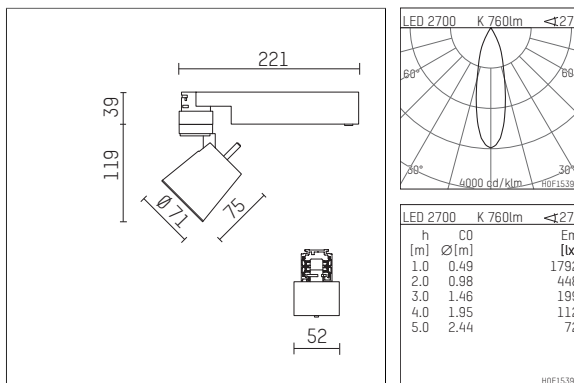

## 112 171 12 721 | black

gin.o 1

spotlight

LED COB | 10 W 2700 K

- spotlight gin.o 1
- with 3 circuit universal adapter
- for Hoffmeister control.x tracks
- circuit selection is possible while adapter is inserted into the track
- passive thermo management
- with LED COB 1000 lm
- colour temperature: 2700 K
- colour rendering index: CRI >90
- L90 / B10 (50.000h)
- SDCM < 2
- net luminous flux: 760 lm
- total load: 10 W
- luminous efficacy: 76,0 lm/W
- rotationsymmetrical light distribution, medium
- reflector of aluminium, silver anodised
- LED power unit integrated in adapter, electronic (POTI)
- amplitude dimming
- adapter with integrated potentiometer
- dimming range: 100-1 %
- housing of die cast aluminium
- adapter of fibreglass reinforced thermoplastic
- color-, protection- and conversionfilters are available as accessory
- length: 221 mm, width: 52 mm, height: 158 mm
- rotatable 360°, 90° tiltable
- weight: 0,87 kg
- protection rating: IP20
- 5 years Hoffmeister warranty
- Made in Germany
- maximum ambient temperature: 35 ° C
- certificates: manufactured according to DIN VDE 0711 / EN 60598, CE
- colour: black
- 112 171 12 721

## Optional accessories

description accessory general	dimensions in mm	item number	pic.-No.
antiglare flaps for spotlights gin.a and gin.o size 1		103406	01