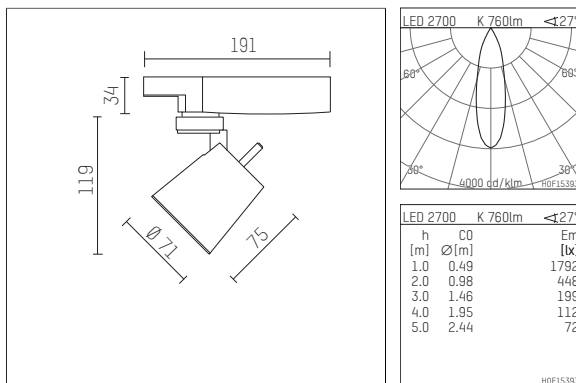

11217112 906-GA | silver

gin.o 1
spotlight
LED COB | 10 W 2700 K

- spotlight gin.o 1
- with 3 circuit universal adapter (Global)
- for Hoffmeister control.x tracks
- circuit selection is possible while adapter is inserted into the track
- passive thermo management
- with LED COB 1000 lm
- colour temperature: 2700 K
- colour rendering index: CRI >90
- L90 / B10 (50.000h)
- SDCM < 2
- net luminous flux: 760 lm
- total load: 10 W
- luminous efficacy: 76,0 lm/W
- rotationsymmetrical light distribution, medium
- reflector of aluminium, silver anodised
- LED power unit integrated in adapter, electronic (POTI)
- amplitude dimming
- adapter with integrated potentiometer
- dimming range: 100-1 %
- housing of die cast aluminium
- adapter of fibreglass reinforced thermoplastic
- color-, protection- and conversionfilters are available as accessory
- length: 191 mm, height: 153 mm
- rotatable 360°, 90° tiltable
- weight: 0,87 kg
- protection rating: IP20
- protection class I
- 5 years Hoffmeister warranty
- Made in Germany
- maximum ambient temperature: 35 ° C
- certificates: manufactured according to DIN VDE 0711 / EN 60598, CE
- colour: silver
- 11217112 906-GA

Additional optional accessory components

description accessory general	dimensions in mm	item number	pic.-No.
soft.shape lens for spotlights gin.a and gin.o size 1	∅: 54	104227	01
sculpture lens for spotlights gin.a and gin.o size 1	∅: 54	103428	02
prismatic glass for spotlights gin.a and gin.o size 1	∅: 54	104914	03
honeycomb louver for spotlights gin.a and gin.o size 1		103416	04
soft.spot lens for spotlights gin.a and gin.o size 1	∅: 54	103429	01