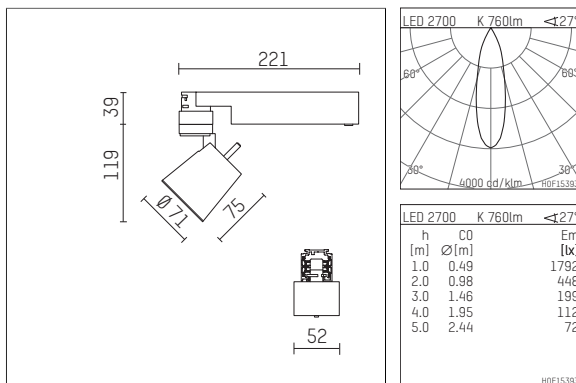

112 171 12 906 | silver

gin.o 1
spotlight
LED COB | 10 W 2700 K

- spotlight gin.o 1
- with 3 circuit universal adapter
- for Hoffmeister control.x tracks
- circuit selection is possible while adapter is inserted into the track
- passive thermo management
- with LED COB 1000 lm
- colour temperature: 2700 K
- colour rendering index: CRI >90
- L90 / B10 (50.000h)
- SDCM < 2
- net luminous flux: 760 lm
- total load: 10 W
- luminous efficacy: 76,0 lm/W
- rotationsymmetrical light distribution, medium
- reflector of aluminium, silver anodised
- LED power unit integrated in adapter, electronic (POTI)
- amplitude dimming
- adapter with integrated potentiometer
- dimming range: 100-1 %
- housing of die cast aluminium
- adapter of fibreglass reinforced thermoplastic
- color-, protection- and conversionfilters are available as accessory
- length: 221 mm, width: 52 mm, height: 158 mm
- rotatable 360°, 90° tiltable
- weight: 0,87 kg
- protection rating: IP20
- protection class I
- 5 years Hoffmeister warranty
- Made in Germany
- maximum ambient temperature: 35 ° C
- certificates: manufactured according to DIN VDE 0711 / EN 60598, CE
- colour: silver
- 112 171 12 906

Additional optional accessory components

description accessory general	dimensions in mm	item number	pic.-No.
soft.shape lens for spotlights gin.a and gin.o size 1	Ø: 54	104227	01
sculpture lens for spotlights gin.a and gin.o size 1	Ø: 54	103428	02
prismatic glass for spotlights gin.a and gin.o size 1	Ø: 54	104914	03
honeycomb louver for spotlights gin.a and gin.o size 1		103416	04
soft.spot lens for spotlights gin.a and gin.o size 1	Ø: 54	103429	01