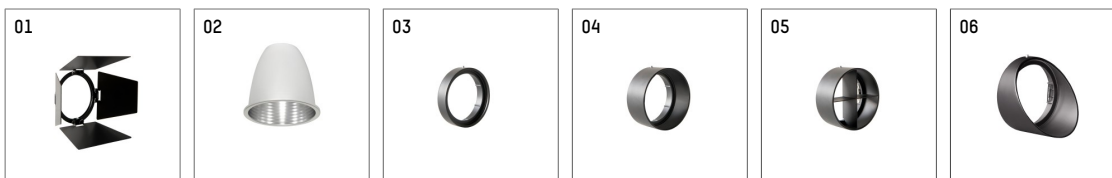

112 171 12 906 | silver

gin.o 1
spotlight
LED COB | 10 W 2700 K

- spotlight gin.o 1
- with 3 circuit universal adapter
- for Hoffmeister control.x tracks
- circuit selection is possible while adapter is inserted into the track
- passive thermo management
- with LED COB 1000 lm
- colour temperature: 2700 K
- colour rendering index: CRI >90
- L90 / B10 (50.000h)
- SDCM < 2
- net luminous flux: 760 lm
- total load: 10 W
- luminous efficacy: 76,0 lm/W
- rotationsymmetrical light distribution, medium
- reflector of aluminium, silver anodised
- LED power unit integrated in adapter, electronic (POTI)
- amplitude dimming
- adapter with integrated potentiometer
- dimming range: 100-1 %
- housing of die cast aluminium
- adapter of fibreglass reinforced thermoplastic
- color-, protection- and conversionfilters are available as accessory
- length: 221 mm, width: 52 mm, height: 158 mm
- rotatable 360°, 90° tiltable
- weight: 0,87 kg
- protection rating: IP20
- protection class I
- 5 years Hoffmeister warranty
- Made in Germany
- maximum ambient temperature: 35 ° C
- certificates: manufactured according to DIN VDE 0711 / EN 60598, CE
- colour: silver
- 112 171 12 906

Additional optional accessory components

description accessory general	dimensions in mm	item number	pic.-No.
soft.shape lens for spotlights gin.a and gin.o size 1	Ø: 54	104227	01
sculpture lens for spotlights gin.a and gin.o size 1	Ø: 54	103428	02
prismatic glass for spotlights gin.a and gin.o size 1	Ø: 54	104914	03
honeycomb louver for spotlights gin.a and gin.o size 1		103416	04
soft.spot lens for spotlights gin.a and gin.o size 1	Ø: 54	103429	01