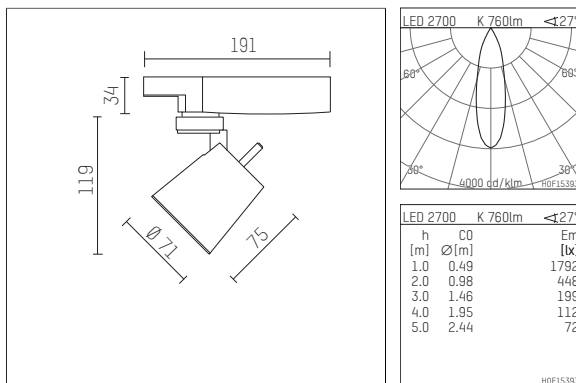

## 11217112 910-GA | white

gin.o 1  
spotlight  
LED COB | 10 W 2700 K

- spotlight gin.o 1
- with 3 circuit universal adapter (Global)
- for Hoffmeister control.x tracks
- circuit selection is possible while adapter is inserted into the track
- passive thermo management
- with LED COB 1000 lm
- colour temperature: 2700 K
- colour rendering index: CRI >90
- L90 / B10 (50.000h)
- SDCM < 2
- net luminous flux: 760 lm
- total load: 10 W
- luminous efficacy: 76,0 lm/W
- rotationsymmetrical light distribution, medium
- reflector of aluminium, silver anodised
- LED power unit integrated in adapter, electronic (POTI)
- amplitude dimming
- adapter with integrated potentiometer
- dimming range: 100-1 %
- housing of die cast aluminium
- adapter of fibreglass reinforced thermoplastic
- color-, protection- and conversionfilters are available as accessory
- length: 191 mm, height: 153 mm
- rotatable 360°, 90° tiltable
- weight: 0,87 kg
- protection rating: IP20
- protection class I
- 5 years Hoffmeister warranty
- Made in Germany
- maximum ambient temperature: 35 ° C
- certificates: manufactured according to DIN VDE 0711 / EN 60598, CE
- colour: white
- 11217112 910-GA

### Additional optional accessory components

description accessory general	dimensions in mm	item number	pic.-No.
soft.shape lens for spotlights gin.a and gin.o size 1	∅: 54	104227	01
sculpture lens for spotlights gin.a and gin.o size 1	∅: 54	103428	02
prismatic glass for spotlights gin.a and gin.o size 1	∅: 54	104914	03
honeycomb louver for spotlights gin.a and gin.o size 1		103416	04
soft.spot lens for spotlights gin.a and gin.o size 1	∅: 54	103429	01