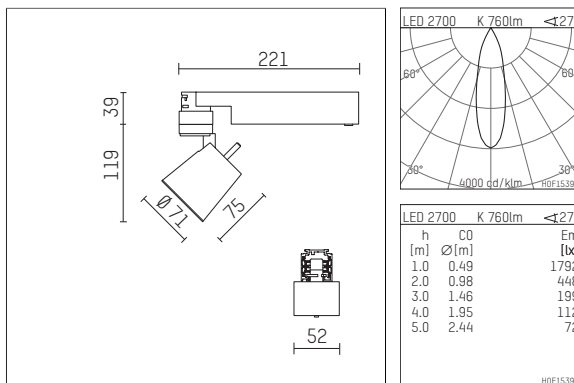

## 112 171 12 910 | white

gin.o 1

spotlight

LED COB | 10 W 2700 K

- spotlight gin.o 1
- with 3 circuit universal adapter
- for Hoffmeister control.x tracks
- circuit selection is possible while adapter is inserted into the track
- passive thermo management
- with LED COB 1000 lm
- colour temperature: 2700 K
- colour rendering index: CRI >90
- L90 / B10 (50.000h)
- SDCM < 2
- net luminous flux: 760 lm
- total load: 10 W
- luminous efficacy: 76,0 lm/W
- rotationsymmetrical light distribution, medium
- reflector of aluminium, silver anodised
- LED power unit integrated in adapter, electronic (POTI)
- amplitude dimming
- adapter with integrated potentiometer
- dimming range: 100-1 %
- housing of die cast aluminium
- adapter of fibreglass reinforced thermoplastic
- color-, protection- and conversionfilters are available as accessory
- length: 221 mm, width: 52 mm, height: 158 mm
- rotatable 360°, 90° tiltable
- weight: 0,87 kg
- protection rating: IP20
- protection class I
- 5 years Hoffmeister warranty
- Made in Germany
- maximum ambient temperature: 35 ° C
- certificates: manufactured according to DIN VDE 0711 / EN 60598, CE
- colour: white
- 112 171 12 910

### Additional optional accessory components

description accessory general	dimensions in mm	item number	pic.-No.
soft.shape lens for spotlights gin.a and gin.o size 1	Ø: 54	104227	01
sculpture lens for spotlights gin.a and gin.o size 1	Ø: 54	103428	02
prismatic glass for spotlights gin.a and gin.o size 1	Ø: 54	104914	03
honeycomb louver for spotlights gin.a and gin.o size 1		103416	04
soft.spot lens for spotlights gin.a and gin.o size 1	Ø: 54	103429	01