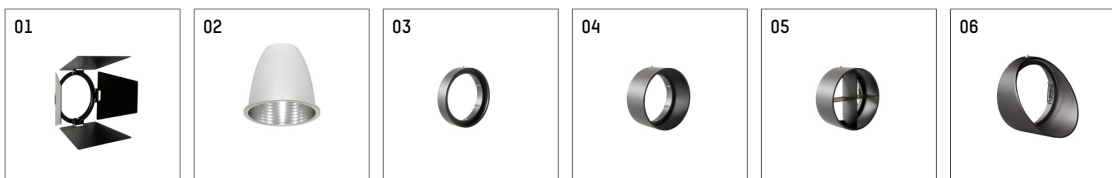

## 112 171 12 910 | white

gin.o 1

spotlight

LED COB | 10 W 2700 K

- spotlight gin.o 1
- with 3 circuit universal adapter
- for Hoffmeister control.x tracks
- circuit selection is possible while adapter is inserted into the track
- passive thermo management
- with LED COB 1000 lm
- colour temperature: 2700 K
- colour rendering index: CRI >90
- L90 / B10 (50.000h)
- SDCM < 2
- net luminous flux: 760 lm
- total load: 10 W
- luminous efficacy: 76,0 lm/W
- rotationsymmetrical light distribution, medium
- reflector of aluminium, silver anodised
- LED power unit integrated in adapter, electronic (POTI)
- amplitude dimming
- adapter with integrated potentiometer
- dimming range: 100-1 %
- housing of die cast aluminium
- adapter of fibreglass reinforced thermoplastic
- color-, protection- and conversionfilters are available as accessory
- length: 221 mm, width: 52 mm, height: 158 mm
- rotatable 360°, 90° tiltable
- weight: 0,87 kg
- protection rating: IP20
- protection class I
- 5 years Hoffmeister warranty
- Made in Germany
- maximum ambient temperature: 35 ° C
- certificates: manufactured according to DIN VDE 0711 / EN 60598, CE
- colour: white
- 112 171 12 910

### Additional optional accessory components

description accessory general	dimensions in mm	item number	pic.-No.
soft.shape lens for spotlights gin.a and gin.o size 1	Ø: 54	104227	01
sculpture lens for spotlights gin.a and gin.o size 1	Ø: 54	103428	02
prismatic glass for spotlights gin.a and gin.o size 1	Ø: 54	104914	03
honeycomb louver for spotlights gin.a and gin.o size 1		103416	04
soft.spot lens for spotlights gin.a and gin.o size 1	Ø: 54	103429	01