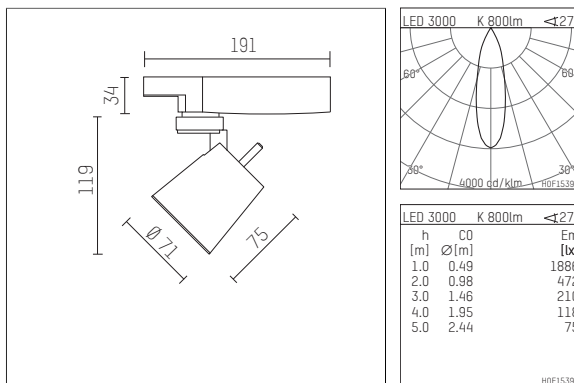

## 11217113 721-GA | black

gin.o 1  
spotlight  
LED COB | 10 W 3000 K

- spotlight gin.o 1
- with 3 circuit universal adapter (Global)
- for Hoffmeister control.x tracks
- circuit selection is possible while adapter is inserted into the track
- passive thermo management
- with LED COB 1000 lm
- colour temperature: 3000 K
- colour rendering index: CRI >90
- L90 / B10 (50.000h)
- SDCM < 2
- net luminous flux: 800 lm
- total load: 10 W
- luminous efficacy: 80,0 lm/W
- rotationsymmetrical light distribution, medium
- reflector of aluminium, silver anodised
- LED power unit integrated in adapter, electronic (POTI)
- amplitude dimming
- adapter with integrated potentiometer
- dimming range: 100-1 %
- housing of die cast aluminium
- adapter of fibreglass reinforced thermoplastic
- color-, protection- and conversionfilters are available as accessory
- length: 191 mm, height: 153 mm
- rotatable 360°, 90° tiltable
- weight: 0,87 kg
- protection rating: IP20
- protection class I
- 5 years Hoffmeister warranty
- Made in Germany
- maximum ambient temperature: 35 ° C
- certificates: manufactured according to DIN VDE 0711 / EN 60598, CE
- colour: black
- 11217113 721-GA

### Additional optional accessory components

description accessory general	dimensions in mm	item number	pic.-No.
soft.shape lens for spotlights gin.a and gin.o size 1	Ø: 54	104227	01
sculpture lens for spotlights gin.a and gin.o size 1	Ø: 54	103428	02
prismatic glass for spotlights gin.a and gin.o size 1	Ø: 54	104914	03
honeycomb louver for spotlights gin.a and gin.o size 1		103416	04
soft.spot lens for spotlights gin.a and gin.o size 1	Ø: 54	103429	01