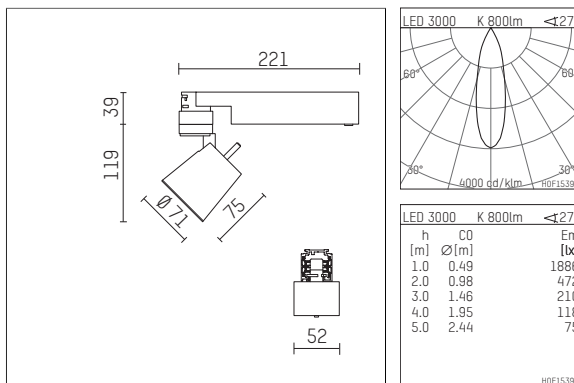

112 171 13 721 | black

gin.o 1
spotlight
LED COB | 10 W 3000 K

- spotlight gin.o 1
- with 3 circuit universal adapter
- for Hoffmeister control.x tracks
- circuit selection is possible while adapter is inserted into the track
- passive thermo management
- with LED COB 1000 lm
- colour temperature: 3000 K
- colour rendering index: CRI >90
- L90 / B10 (50.000h)
- SDCM < 2
- net luminous flux: 800 lm
- total load: 10 W
- luminous efficacy: 80,0 lm/W
- rotationsymmetrical light distribution, medium
- reflector of aluminium, silver anodised
- LED power unit integrated in adapter, electronic (POTI)
- amplitude dimming
- adapter with integrated potentiometer
- dimming range: 100-1 %
- housing of die cast aluminium
- adapter of fibreglass reinforced thermoplastic
- color-, protection- and conversionfilters are available as accessory
- length: 221 mm, width: 52 mm, height: 158 mm
- rotatable 360°, 90° tiltable
- weight: 0,87 kg
- protection rating: IP20
- protection class I
- 5 years Hoffmeister warranty
- Made in Germany
- maximum ambient temperature: 35 ° C
- certificates: manufactured according to DIN VDE 0711 / EN 60598, CE
- colour: black
- 112 171 13 721

Additional optional accessory components

description accessory general	dimensions in mm	item number	pic.-No.
soft.shape lens for spotlights gin.a and gin.o size 1	∅: 54	104227	01
sculpture lens for spotlights gin.a and gin.o size 1	∅: 54	103428	02
prismatic glass for spotlights gin.a and gin.o size 1	∅: 54	104914	03
honeycomb louver for spotlights gin.a and gin.o size 1		103416	04
soft.spot lens for spotlights gin.a and gin.o size 1	∅: 54	103429	01