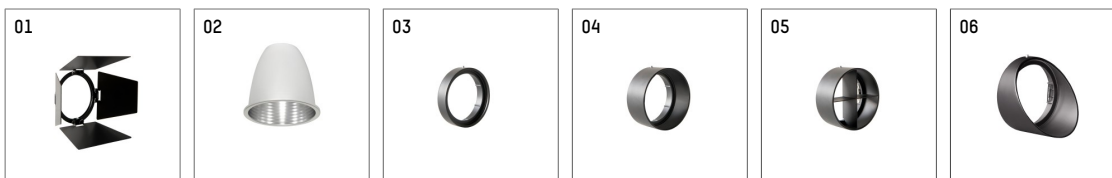

112 171 13 906 | silver

gin.o 1

spotlight

LED COB | 10 W 3000 K

- spotlight gin.o 1
- with 3 circuit universal adapter
- for Hoffmeister control.x tracks
- circuit selection is possible while adapter is inserted into the track
- passive thermo management
- with LED COB 1000 lm
- colour temperature: 3000 K
- colour rendering index: CRI >90
- L90 / B10 (50.000h)
- SDCM < 2
- net luminous flux: 800 lm
- total load: 10 W
- luminous efficacy: 80,0 lm/W
- rotationsymmetrical light distribution, medium
- reflector of aluminium, silver anodised
- LED power unit integrated in adapter, electronic (POTI)
- amplitude dimming
- adapter with integrated potentiometer
- dimming range: 100-1 %
- housing of die cast aluminium
- adapter of fibreglass reinforced thermoplastic
- color-, protection- and conversionfilters are available as accessory
- length: 221 mm, width: 52 mm, height: 158 mm
- rotatable 360°, 90° tiltable
- weight: 0,87 kg
- protection rating: IP20
- protection class I
- 5 years Hoffmeister warranty
- Made in Germany
- maximum ambient temperature: 35 ° C
- certificates: manufactured according to DIN VDE 0711 / EN 60598, CE
- colour: silver
- 112 171 13 906

Additional optional accessory components

description accessory general	dimensions in mm	item number	pic.-No.
soft.shape lens for spotlights gin.a and gin.o size 1	Ø: 54	104227	01
sculpture lens for spotlights gin.a and gin.o size 1	Ø: 54	103428	02
prismatic glass for spotlights gin.a and gin.o size 1	Ø: 54	104914	03
honeycomb louver for spotlights gin.a and gin.o size 1		103416	04
soft.spot lens for spotlights gin.a and gin.o size 1	Ø: 54	103429	01