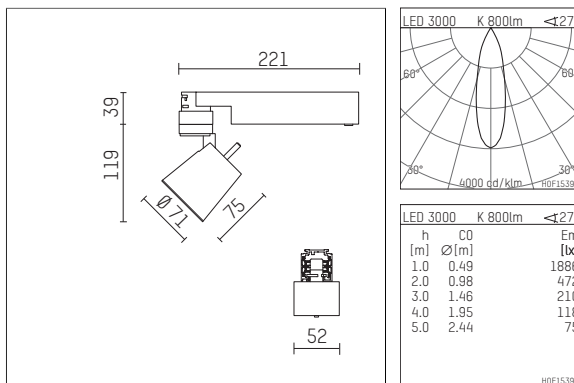

112 171 13 906 | silver

gin.o 1

spotlight

LED COB | 10 W 3000 K

- spotlight gin.o 1
- with 3 circuit universal adapter
- for Hoffmeister control.x tracks
- circuit selection is possible while adapter is inserted into the track
- passive thermo management
- with LED COB 1000 lm
- colour temperature: 3000 K
- colour rendering index: CRI >90
- L90 / B10 (50.000h)
- SDCM < 2
- net luminous flux: 800 lm
- total load: 10 W
- luminous efficacy: 80,0 lm/W
- rotationsymmetrical light distribution, medium
- reflector of aluminium, silver anodised
- LED power unit integrated in adapter, electronic (POTI)
- amplitude dimming
- adapter with integrated potentiometer
- dimming range: 100-1 %
- housing of die cast aluminium
- adapter of fibreglass reinforced thermoplastic
- color-, protection- and conversionfilters are available as accessory
- length: 221 mm, width: 52 mm, height: 158 mm
- rotatable 360°, 90° tiltable
- weight: 0,87 kg
- protection rating: IP20
- protection class I
- 5 years Hoffmeister warranty
- Made in Germany
- maximum ambient temperature: 35 ° C
- certificates: manufactured according to DIN VDE 0711 / EN 60598, CE
- colour: silver
- 112 171 13 906

Additional optional accessory components

description accessory general	dimensions in mm	item number	pic.-No.
soft.shape lens for spotlights gin.a and gin.o size 1	Ø: 54	104227	01
sculpture lens for spotlights gin.a and gin.o size 1	Ø: 54	103428	02
prismatic glass for spotlights gin.a and gin.o size 1	Ø: 54	104914	03
honeycomb louver for spotlights gin.a and gin.o size 1		103416	04
soft.spot lens for spotlights gin.a and gin.o size 1	Ø: 54	103429	01