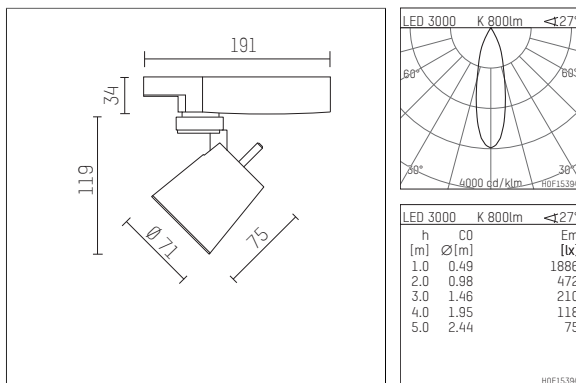

11217113 910-GA | white

gin.o 1
spotlight
LED COB | 10 W 3000 K

- spotlight gin.o 1
- with 3 circuit universal adapter (Global)
- for Hoffmeister control.x tracks
- circuit selection is possible while adapter is inserted into the track
- passive thermo management
- with LED COB 1000 lm
- colour temperature: 3000 K
- colour rendering index: CRI >90
- L90 / B10 (50.000h)
- SDCM < 2
- net luminous flux: 800 lm
- total load: 10 W
- luminous efficacy: 80,0 lm/W
- rotationsymmetrical light distribution, medium
- reflector of aluminium, silver anodised
- LED power unit integrated in adapter, electronic (POTI)
- amplitude dimming
- adapter with integrated potentiometer
- dimming range: 100-1 %
- housing of die cast aluminium
- adapter of fibreglass reinforced thermoplastic
- color-, protection- and conversionfilters are available as accessory
- length: 191 mm, height: 153 mm
- rotatable 360°, 90° tiltable
- weight: 0,87 kg
- protection rating: IP20
- protection class I
- 5 years Hoffmeister warranty
- Made in Germany
- maximum ambient temperature: 35 ° C
- certificates: manufactured according to DIN VDE 0711 / EN 60598, CE
- colour: white
- 11217113 910-GA

Additional optional accessory components

description accessory general	dimensions in mm	item number	pic.-No.
soft.shape lens for spotlights gin.a and gin.o size 1	∅: 54	104227	01
sculpture lens for spotlights gin.a and gin.o size 1	∅: 54	103428	02
prismatic glass for spotlights gin.a and gin.o size 1	∅: 54	104914	03
honeycomb louver for spotlights gin.a and gin.o size 1		103416	04
soft.spot lens for spotlights gin.a and gin.o size 1	∅: 54	103429	01