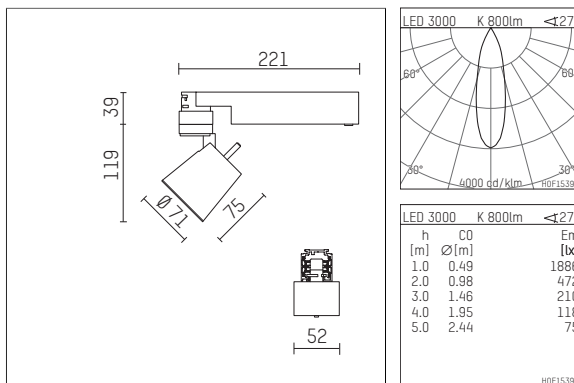

112 171 13 910 | white

gin.o 1

spotlight

LED COB | 10 W 3000 K

- spotlight gin.o 1
- with 3 circuit universal adapter
- for Hoffmeister control.x tracks
- circuit selection is possible while adapter is inserted into the track
- passive thermo management
- with LED COB 1000 lm
- colour temperature: 3000 K
- colour rendering index: CRI >90
- L90 / B10 (50.000h)
- SDCM < 2
- net luminous flux: 800 lm
- total load: 10 W
- luminous efficacy: 80,0 lm/W
- rotationsymmetrical light distribution, medium
- reflector of aluminium, silver anodised
- LED power unit integrated in adapter, electronic (POTI)
- amplitude dimming
- adapter with integrated potentiometer
- dimming range: 100-1 %
- housing of die cast aluminium
- adapter of fibreglass reinforced thermoplastic
- color-, protection- and conversionfilters are available as accessory
- length: 221 mm, width: 52 mm, height: 158 mm
- rotatable 360°, 90° tiltable
- weight: 0,87 kg
- protection rating: IP20
- protection class I
- 5 years Hoffmeister warranty
- Made in Germany
- maximum ambient temperature: 35 ° C
- certificates: manufactured according to DIN VDE 0711 / EN 60598, CE
- colour: white
- 112 171 13 910

Additional optional accessory components

description accessory general	dimensions in mm	item number	pic.-No.
soft.shape lens for spotlights gin.a and gin.o size 1	∅: 54	104227	01
sculpture lens for spotlights gin.a and gin.o size 1	∅: 54	103428	02
prismatic glass for spotlights gin.a and gin.o size 1	∅: 54	104914	03
honeycomb louver for spotlights gin.a and gin.o size 1		103416	04
soft.spot lens for spotlights gin.a and gin.o size 1	∅: 54	103429	01