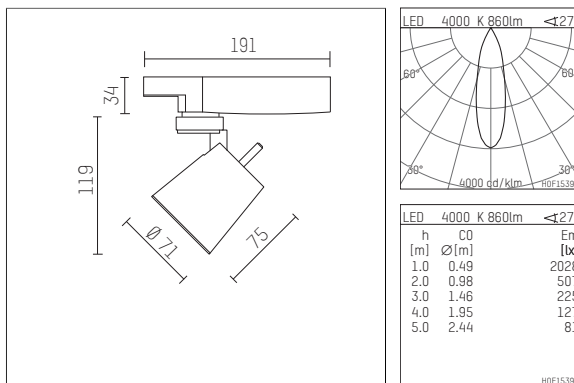

11217114 721-GA | black

gin.o 1
spotlight
LED COB | 10 W 4000 K

- spotlight gin.o 1
- with 3 circuit universal adapter (Global)
- for Hoffmeister control.x tracks
- circuit selection is possible while adapter is inserted into the track
- passive thermo management
- with LED COB 1000 lm
- colour temperature: 4000 K
- colour rendering index: CRI >90
- L90 / B10 (50.000h)
- SDCM < 2
- net luminous flux: 860 lm
- total load: 10 W
- luminous efficacy: 86,0 lm/W
- rotationsymmetrical light distribution, medium
- reflector of aluminium, silver anodised
- LED power unit integrated in adapter, electronic (POTI)
- amplitude dimming
- adapter with integrated potentiometer
- dimming range: 100-1 %
- housing of die cast aluminium
- adapter of fibreglass reinforced thermoplastic
- color-, protection- and conversionfilters are available as accessory
- length: 191 mm, height: 153 mm
- rotatable 360°, 90° tiltable
- weight: 0,87 kg
- protection rating: IP20
- protection class I
- 5 years Hoffmeister warranty
- Made in Germany
- maximum ambient temperature: 35 ° C
- certificates: manufactured according to DIN VDE 0711 / EN 60598, CE
- colour: black
- 11217114 721-GA

Additional optional accessory components

description accessory general	dimensions in mm	item number	pic.-No.
soft.shape lens for spotlights gin.a and gin.o size 1	∅: 54	104227	01
sculpture lens for spotlights gin.a and gin.o size 1	∅: 54	103428	02
prismatic glass for spotlights gin.a and gin.o size 1	∅: 54	104914	03
honeycomb louver for spotlights gin.a and gin.o size 1		103416	04
soft.spot lens for spotlights gin.a and gin.o size 1	∅: 54	103429	01