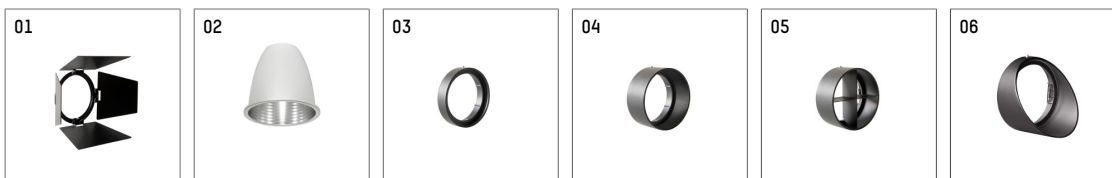

**112 171 14 721 | black**

gin.o 1

spotlight

LED COB | 10 W 4000 K

- spotlight gin.o 1
- with 3 circuit universal adapter
- for Hoffmeister control.x tracks
- circuit selection is possible while adapter is inserted into the track
- passive thermo management
- with LED COB 1000 lm
- colour temperature: 4000 K
- colour rendering index: CRI >90
- L90 / B10 (50.000h)
- SDCM < 2
- net luminous flux: 860 lm
- total load: 10 W
- luminous efficacy: 86,0 lm/W
- rotationsymmetrical light distribution, medium
- reflector of aluminium, silver anodised
- LED power unit integrated in adapter, electronic (POTI)
- amplitude dimming
- adapter with integrated potentiometer
- dimming range: 100-1 %
- housing of die cast aluminium
- adapter of fibreglass reinforced thermoplastic
- color-, protection- and conversionfilters are available as accessory
- length: 221 mm, width: 52 mm, height: 158 mm
- rotatable 360°, 90° tiltable
- weight: 0,87 kg
- protection rating: IP20
- protection class I
- 5 years Hoffmeister warranty
- Made in Germany
- maximum ambient temperature: 35 ° C
- certificates: manufactured according to DIN VDE 0711 / EN 60598, CE
- colour: black
- 112 171 14 721

### Additional optional accessory components

description accessory general	dimensions in mm	item number	pic.-No.
soft.shape lens for spotlights gin.a and gin.o size 1	Ø: 54	104227	01
sculpture lens for spotlights gin.a and gin.o size 1	Ø: 54	103428	02
prismatic glass for spotlights gin.a and gin.o size 1	Ø: 54	104914	03
honeycomb louver for spotlights gin.a and gin.o size 1		103416	04
soft.spot lens for spotlights gin.a and gin.o size 1	Ø: 54	103429	01