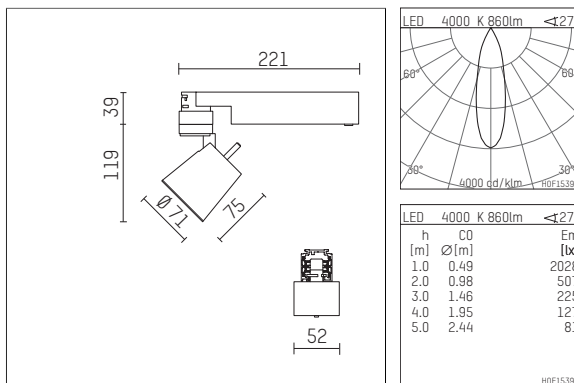

**112 171 14 721 | black**

gin.o 1

spotlight

LED COB | 10 W 4000 K

- spotlight gin.o 1
- with 3 circuit universal adapter
- for Hoffmeister control.x tracks
- circuit selection is possible while adapter is inserted into the track
- passive thermo management
- with LED COB 1000 lm
- colour temperature: 4000 K
- colour rendering index: CRI >90
- L90 / B10 (50.000h)
- SDCM < 2
- net luminous flux: 860 lm
- total load: 10 W
- luminous efficacy: 86,0 lm/W
- rotationsymmetrical light distribution, medium
- reflector of aluminium, silver anodised
- LED power unit integrated in adapter, electronic (POTI)
- amplitude dimming
- adapter with integrated potentiometer
- dimming range: 100-1 %
- housing of die cast aluminium
- adapter of fibreglass reinforced thermoplastic
- color-, protection- and conversionfilters are available as accessory
- length: 221 mm, width: 52 mm, height: 158 mm
- rotatable 360°, 90° tiltable
- weight: 0,87 kg
- protection rating: IP20
- protection class I
- 5 years Hoffmeister warranty
- Made in Germany
- maximum ambient temperature: 35 ° C
- certificates: manufactured according to DIN VDE 0711 / EN 60598, CE
- colour: black
- 112 171 14 721

### Additional optional accessory components

description accessory general	dimensions in mm	item number	pic.-No.
soft.shape lens for spotlights gin.a and gin.o size 1	Ø: 54	104227	01
sculpture lens for spotlights gin.a and gin.o size 1	Ø: 54	103428	02
prismatic glass for spotlights gin.a and gin.o size 1	Ø: 54	104914	03
honeycomb louver for spotlights gin.a and gin.o size 1		103416	04
soft.spot lens for spotlights gin.a and gin.o size 1	Ø: 54	103429	01